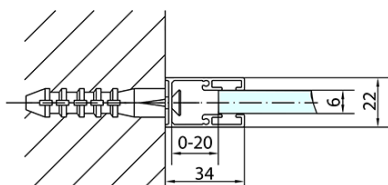

ZOOM BLACK Shower Door 1000mm, clear glass

Order code: ZL1310B

Basic information

Brand: Polysan
Series: ZOOM BLACK

Size

Width: 1000 mm
Height: 2000 mm

Properties

Profile colour: Black matt
Shape: Alcove door
Type of opening: Single pivot door
Opening direction: Versatile
Opening width: 520 mm
Glass colour: TRANSPARENT glass
Glass finish: Antidrop
Glass thickness: 6 mm
Installation width from: 970 mm
Installation width up to: 1000 mm
Properties: Frameless design, Opening outside and inside
Weight / Piece: 32.0 kg
Packaging: 1 Piece
Warranty: 2 years

Technical sheet

ZL1310BL

ZL1310BR

	B
ZL1310B-ZL3270B	670-690
ZL1310B-ZL3280B	770-790
ZL1310B-ZL3290B	870-890
ZL1310B-ZL3210B	970-990