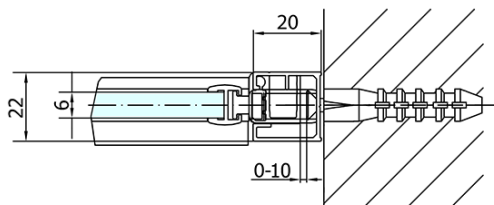

ZOOM BLACK Shower Door 1000mm, clear glass

Order code: ZL1310B

Basic information

Brand: Polysan
Series: ZOOM BLACK

Size

Width: 1000 mm
Height: 2000 mm

Properties

Profile colour: Black matt
Shape: Alcove door
Type of opening: Single pivot door
Opening direction: Versatile
Opening width: 520 mm
Glass colour: TRANSPARENT glass
Glass finish: Antidrop
Glass thickness: 6 mm
Installation width from: 970 mm
Installation width up to: 1000 mm
Properties: Frameless design, Opening outside and inside
Weight / Piece: 32.0 kg
Packaging: 1 Piece
Warranty: 2 years

Technical sheet

ZL1310BL

ZL1310BR

	B
ZL1310B-ZL3270B	670-690
ZL1310B-ZL3280B	770-790
ZL1310B-ZL3290B	870-890
ZL1310B-ZL3210B	970-990