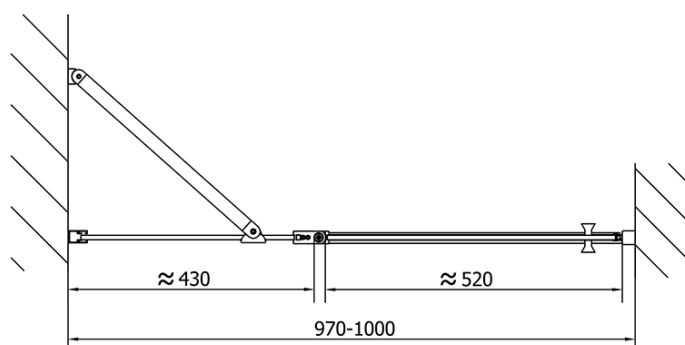

ZOOM BLACK Shower Door 1000mm, clear glass

Order code: ZL1310B

Basic information

Brand: Polysan
Series: ZOOM BLACK

Size

Width: 1000 mm
Height: 2000 mm

Properties

Profile colour: Black matt
Shape: Alcove door
Type of opening: Single pivot door
Opening direction: Versatile
Opening width: 520 mm
Glass colour: TRANSPARENT glass
Glass finish: Antidrop
Glass thickness: 6 mm
Installation width from: 970 mm
Installation width up to: 1000 mm
Properties: Frameless design, Opening outside and inside
Weight / Piece: 32.0 kg
Packaging: 1 Piece
Warranty: 2 years

Technical sheet

ZL1310BL

ZL1310BR

	B
ZL1310B-ZL3270B	670-690
ZL1310B-ZL3280B	770-790
ZL1310B-ZL3290B	870-890
ZL1310B-ZL3210B	970-990