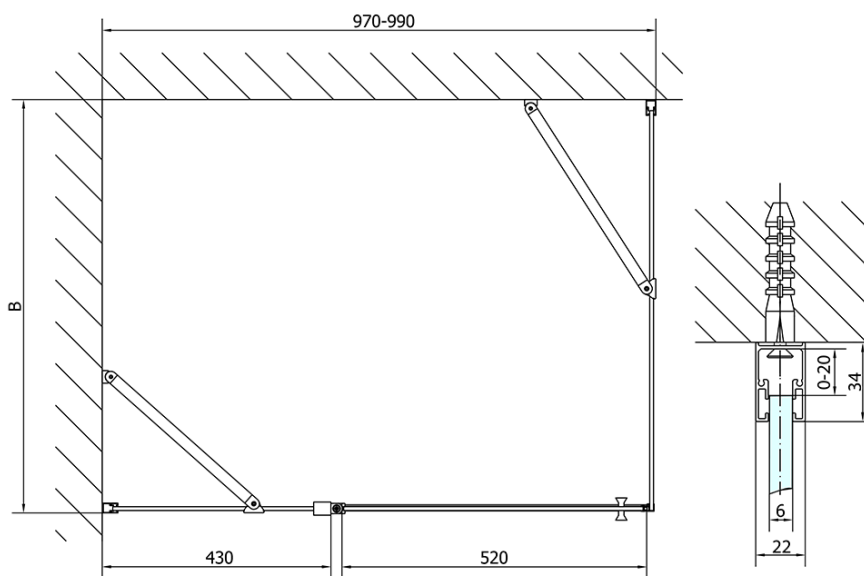

ZOOM BLACK Shower Door 1000mm, clear glass

Order code: ZL1310B

Basic information

Brand: Polysan
Series: ZOOM BLACK

Size

Width: 1000 mm
Height: 2000 mm

Properties

Profile colour: Black matt
Shape: Alcove door
Type of opening: Single pivot door
Opening direction: Versatile
Opening width: 520 mm
Glass colour: TRANSPARENT glass
Glass finish: Antidrop
Glass thickness: 6 mm
Installation width from: 970 mm
Installation width up to: 1000 mm
Properties: Frameless design, Opening outside and inside
Weight / Piece: 32.0 kg
Packaging: 1 Piece
Warranty: 2 years

Technical sheet

ZL1310BL

ZL1310BR

	B
ZL1310B-ZL3270B	670-690
ZL1310B-ZL3280B	770-790
ZL1310B-ZL3290B	870-890
ZL1310B-ZL3210B	970-990