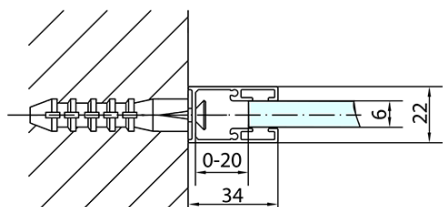

ZOOM BLACK Shower Door 1000mm, clear glass

Order code: ZL1310B

Basic information

Brand: Polysan
Series: ZOOM BLACK

Size

Width: 1000 mm
Height: 2000 mm

Properties

Profile colour: Black matt
Shape: Alcove door
Type of opening: Single pivot door
Opening direction: Versatile
Opening width: 520 mm
Glass colour: TRANSPARENT glass
Glass finish: Antidrop
Glass thickness: 6 mm
Installation width from: 970 mm
Installation width up to: 1000 mm
Properties: Frameless design, Opening outside and inside
Weight / Piece: 32.0 kg
Packaging: 1 Piece
Warranty: 2 years

Technical sheet

ZL1310BL

ZL1310BR

	B
ZL1310B-ZL3270B	670-690
ZL1310B-ZL3280B	770-790
ZL1310B-ZL3290B	870-890
ZL1310B-ZL3210B	970-990