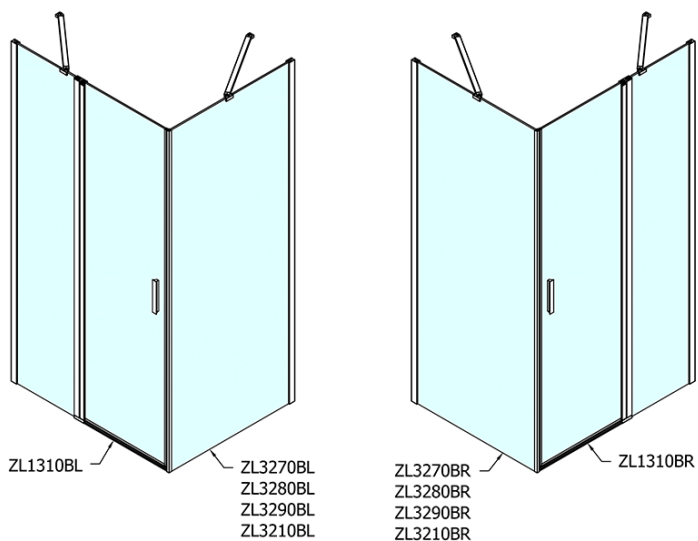

ZOOM BLACK Shower Door 1000mm, clear glass

Order code: ZL1310B

Basic information

Brand: Polysan
Series: ZOOM BLACK

Size

Width: 1000 mm
Height: 2000 mm

Properties

Profile colour: Black matt
Shape: Alcove door
Type of opening: Single pivot door
Opening direction: Versatile
Opening width: 520 mm
Glass colour: TRANSPARENT glass
Glass finish: Antidrop
Glass thickness: 6 mm
Installation width from: 970 mm
Installation width up to: 1000 mm
Properties: Frameless design, Opening outside and inside
Weight / Piece: 32.0 kg
Packaging: 1 Piece
Warranty: 2 years

Technical sheet

ZL1310BL

ZL1310BR

	B
ZL1310B-ZL3270B	670-690
ZL1310B-ZL3280B	770-790
ZL1310B-ZL3290B	870-890
ZL1310B-ZL3210B	970-990