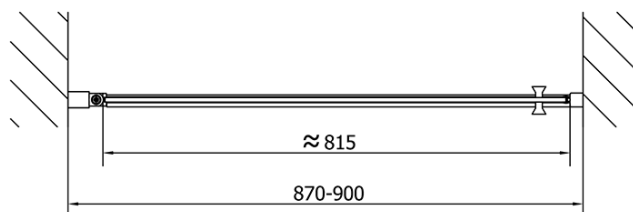

### Size

**Width:** 900 mm  
**Height:** 2000 mm

### Properties

**Profile colour:** Black matt  
**Shape:** Alcove door  
**Type of opening:** Single pivot door  
**Opening direction:** Versatile  
**Opening width:** 815 mm  
**Glass colour:** TRANSPARENT glass  
**Glass finish:** Antidrop  
**Glass thickness:** 6 mm  
**Installation width from:** 870 mm  
**Installation width up to:** 900 mm  
**Properties:** Frameless design, Opening outside and inside  
**Weight / Piece:** 29.0 kg  
**Packaging:** 1 Piece  
**Warranty:** 2 years

Technical sheet

ZL1290BL

ZL1290BR

	B
ZL1290B-ZL3270B	670-690
ZL1290B-ZL3280B	770-790
ZL1290B-ZL3290B	870-890
ZL1290B-ZL3210B	970-990