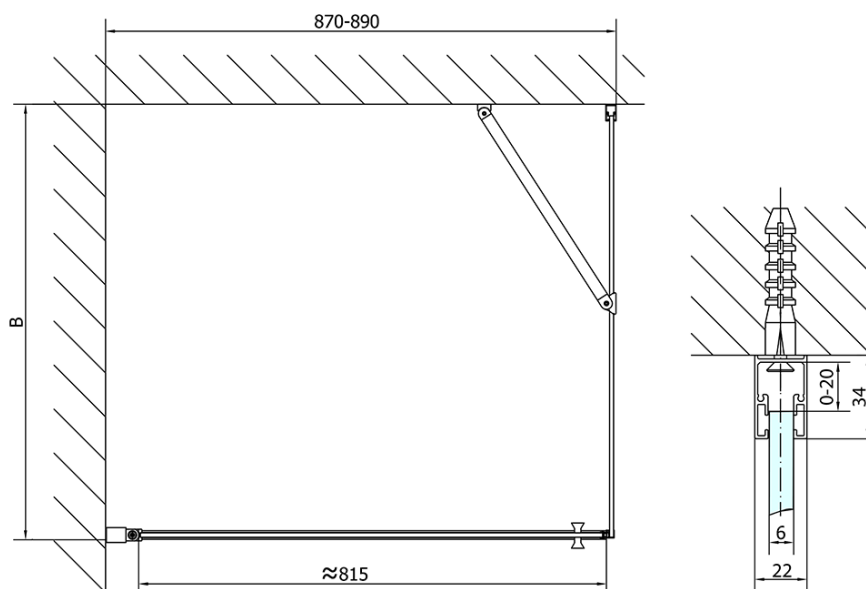

### Size

**Width:** 900 mm  
**Height:** 2000 mm

### Properties

**Profile colour:** Black matt  
**Shape:** Alcove door  
**Type of opening:** Single pivot door  
**Opening direction:** Versatile  
**Opening width:** 815 mm  
**Glass colour:** TRANSPARENT glass  
**Glass finish:** Antidrop  
**Glass thickness:** 6 mm  
**Installation width from:** 870 mm  
**Installation width up to:** 900 mm  
**Properties:** Frameless design, Opening outside and inside  
**Weight / Piece:** 29.0 kg  
**Packaging:** 1 Piece  
**Warranty:** 2 years

Technical sheet

ZL1290BL

ZL1290BR

	B
ZL1290B-ZL3270B	670-690
ZL1290B-ZL3280B	770-790
ZL1290B-ZL3290B	870-890
ZL1290B-ZL3210B	970-990