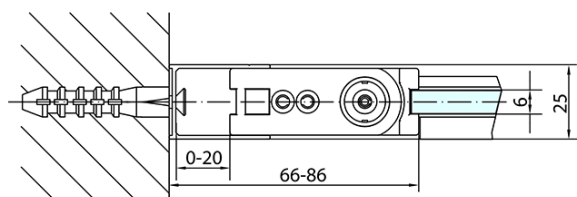

### Size

**Width:** 900 mm  
**Height:** 2000 mm

### Properties

**Profile colour:** Black matt  
**Shape:** Alcove door  
**Type of opening:** Single pivot door  
**Opening direction:** Versatile  
**Opening width:** 815 mm  
**Glass colour:** TRANSPARENT glass  
**Glass finish:** Antidrop  
**Glass thickness:** 6 mm  
**Installation width from:** 870 mm  
**Installation width up to:** 900 mm  
**Properties:** Frameless design, Opening outside and inside  
**Weight / Piece:** 29.0 kg  
**Packaging:** 1 Piece  
**Warranty:** 2 years

Technical sheet

ZL1290BL

ZL1290BR

	B
ZL1290B-ZL3270B	670-690
ZL1290B-ZL3280B	770-790
ZL1290B-ZL3290B	870-890
ZL1290B-ZL3210B	970-990