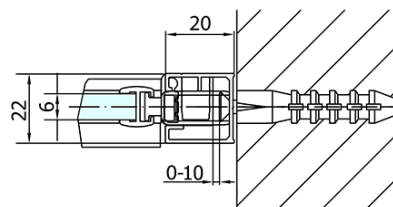

### Size

**Width:** 900 mm  
**Height:** 2000 mm

### Properties

**Profile colour:** Black matt  
**Shape:** Alcove door  
**Type of opening:** Single pivot door  
**Opening direction:** Versatile  
**Opening width:** 815 mm  
**Glass colour:** TRANSPARENT glass  
**Glass finish:** Antidrop  
**Glass thickness:** 6 mm  
**Installation width from:** 870 mm  
**Installation width up to:** 900 mm  
**Properties:** Frameless design, Opening outside and inside  
**Weight / Piece:** 29.0 kg  
**Packaging:** 1 Piece  
**Warranty:** 2 years

Technical sheet

ZL1290BL

ZL1290BR

	B
ZL1290B-ZL3270B	670-690
ZL1290B-ZL3280B	770-790
ZL1290B-ZL3290B	870-890
ZL1290B-ZL3210B	970-990