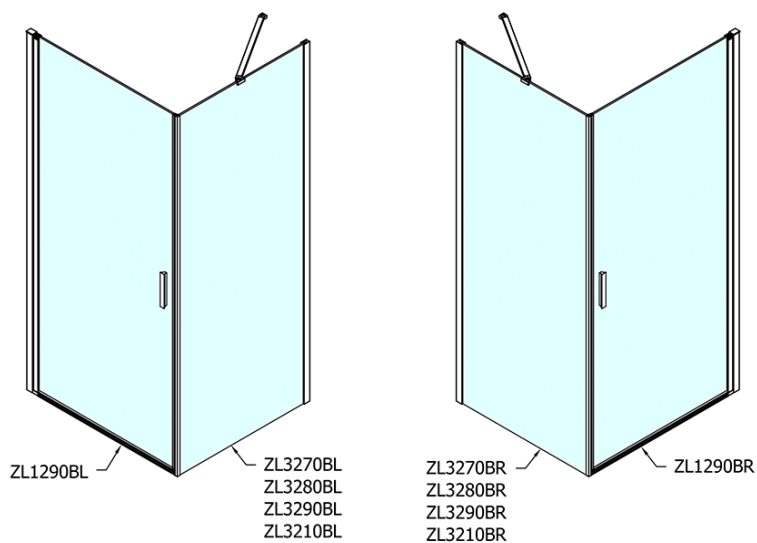

### Size

**Width:** 900 mm  
**Height:** 2000 mm

### Properties

**Profile colour:** Black matt  
**Shape:** Alcove door  
**Type of opening:** Single pivot door  
**Opening direction:** Versatile  
**Opening width:** 815 mm  
**Glass colour:** TRANSPARENT glass  
**Glass finish:** Antidrop  
**Glass thickness:** 6 mm  
**Installation width from:** 870 mm  
**Installation width up to:** 900 mm  
**Properties:** Frameless design, Opening outside and inside  
**Weight / Piece:** 29.0 kg  
**Packaging:** 1 Piece  
**Warranty:** 2 years

Technical sheet

ZL1290BL

ZL1290BR

	B
ZL1290B-ZL3270B	670-690
ZL1290B-ZL3280B	770-790
ZL1290B-ZL3290B	870-890
ZL1290B-ZL3210B	970-990