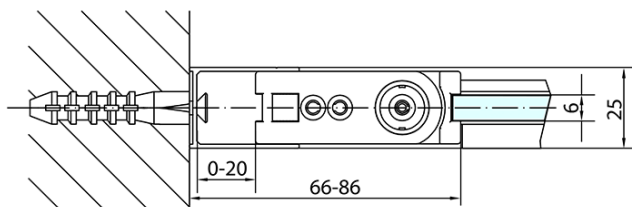

### Size

**Width:** 900 mm  
**Height:** 2000 mm

### Properties

**Profile colour:** Black matt  
**Shape:** Alcove door  
**Type of opening:** Single pivot door  
**Opening direction:** Versatile  
**Opening width:** 815 mm  
**Glass colour:** TRANSPARENT glass  
**Glass finish:** Antidrop  
**Glass thickness:** 6 mm  
**Installation width from:** 870 mm  
**Installation width up to:** 900 mm  
**Properties:** Frameless design, Opening outside and inside  
**Weight / Piece:** 29.0 kg  
**Packaging:** 1 Piece  
**Warranty:** 2 years

Technical sheet

ZL1290BL

ZL1290BR

	B
ZL1290B-ZL3270B	670-690
ZL1290B-ZL3280B	770-790
ZL1290B-ZL3290B	870-890
ZL1290B-ZL3210B	970-990