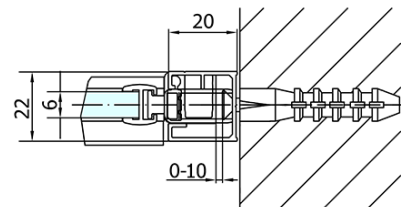

ZOOM BLACK Shower Door 900mm, clear glass

Order code: ZL1290B

Basic information

Brand: Polysan
Series: ZOOM BLACK

Size

Width: 900 mm
Height: 2000 mm

Properties

Profile colour: Black matt
Shape: Alcove door
Type of opening: Single pivot door
Opening direction: Versatile
Opening width: 815 mm
Glass colour: TRANSPARENT glass
Glass finish: Antidrop
Glass thickness: 6 mm
Installation width from: 870 mm
Installation width up to: 900 mm
Properties: Frameless design, Opening outside and inside
Weight / Piece: 29.0 kg
Packaging: 1 Piece
Warranty: 2 years

Technical sheet

ZL1290BL

ZL1290BR

	B
ZL1290B-ZL3270B	670-690
ZL1290B-ZL3280B	770-790
ZL1290B-ZL3290B	870-890
ZL1290B-ZL3210B	970-990