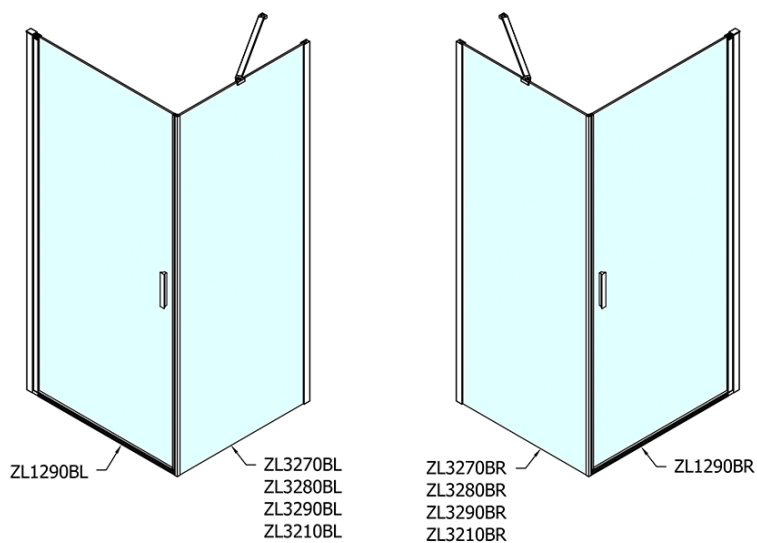

ZOOM BLACK Shower Door 900mm, clear glass

Order code: ZL1290B

Basic information

Brand: Polysan
Series: ZOOM BLACK

Size

Width: 900 mm
Height: 2000 mm

Properties

Profile colour: Black matt
Shape: Alcove door
Type of opening: Single pivot door
Opening direction: Versatile
Opening width: 815 mm
Glass colour: TRANSPARENT glass
Glass finish: Antidrop
Glass thickness: 6 mm
Installation width from: 870 mm
Installation width up to: 900 mm
Properties: Frameless design, Opening outside and inside
Weight / Piece: 29.0 kg
Packaging: 1 Piece
Warranty: 2 years

Technical sheet

ZL1290BL

ZL1290BR

	B
ZL1290B-ZL3270B	670-690
ZL1290B-ZL3280B	770-790
ZL1290B-ZL3290B	870-890
ZL1290B-ZL3210B	970-990