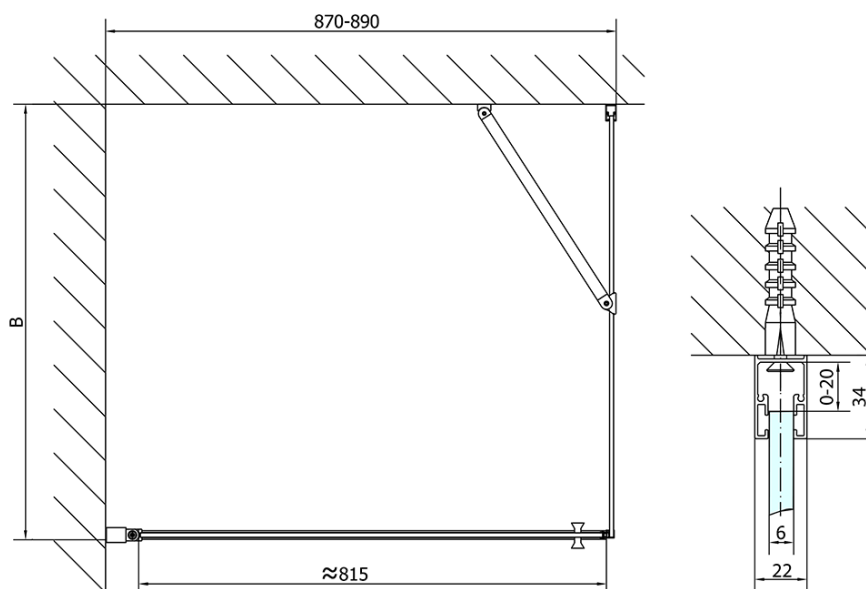

ZOOM BLACK Shower Door 900mm, clear glass

Order code: ZL1290B

Basic information

Brand: Polysan
Series: ZOOM BLACK

Size

Width: 900 mm
Height: 2000 mm

Properties

Profile colour: Black matt
Shape: Alcove door
Type of opening: Single pivot door
Opening direction: Versatile
Opening width: 815 mm
Glass colour: TRANSPARENT glass
Glass finish: Antidrop
Glass thickness: 6 mm
Installation width from: 870 mm
Installation width up to: 900 mm
Properties: Frameless design, Opening outside and inside
Weight / Piece: 29.0 kg
Packaging: 1 Piece
Warranty: 2 years

Technical sheet

ZL1290BL

ZL1290BR

	B
ZL1290B-ZL3270B	670-690
ZL1290B-ZL3280B	770-790
ZL1290B-ZL3290B	870-890
ZL1290B-ZL3210B	970-990