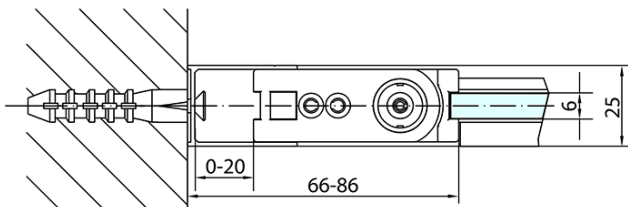

ZOOM BLACK Shower Door 900mm, clear glass

Order code: ZL1290B

Basic information

Brand: Polysan
Series: ZOOM BLACK

Size

Width: 900 mm
Height: 2000 mm

Properties

Profile colour: Black matt
Shape: Alcove door
Type of opening: Single pivot door
Opening direction: Versatile
Opening width: 815 mm
Glass colour: TRANSPARENT glass
Glass finish: Antidrop
Glass thickness: 6 mm
Installation width from: 870 mm
Installation width up to: 900 mm
Properties: Frameless design, Opening outside and inside
Weight / Piece: 29.0 kg
Packaging: 1 Piece
Warranty: 2 years

Technical sheet

ZL1290BL

ZL1290BR

	B
ZL1290B-ZL3270B	670-690
ZL1290B-ZL3280B	770-790
ZL1290B-ZL3290B	870-890
ZL1290B-ZL3210B	970-990