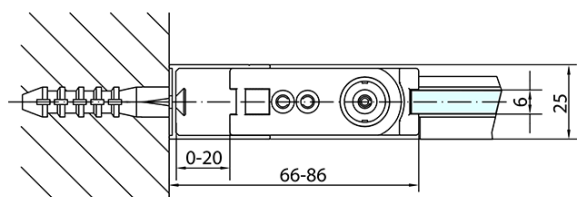

ZOOM BLACK Shower Door 900mm, clear glass

Order code: ZL1290B

Basic information

Brand: Polysan
Series: ZOOM BLACK

Size

Width: 900 mm
Height: 2000 mm

Properties

Profile colour: Black matt
Shape: Alcove door
Type of opening: Single pivot door
Opening direction: Versatile
Opening width: 815 mm
Glass colour: TRANSPARENT glass
Glass finish: Antidrop
Glass thickness: 6 mm
Installation width from: 870 mm
Installation width up to: 900 mm
Properties: Frameless design, Opening outside and inside
Weight / Piece: 29.0 kg
Packaging: 1 Piece
Warranty: 2 years

Technical sheet

ZL1290BL

ZL1290BR

	B
ZL1290B-ZL3270B	670-690
ZL1290B-ZL3280B	770-790
ZL1290B-ZL3290B	870-890
ZL1290B-ZL3210B	970-990