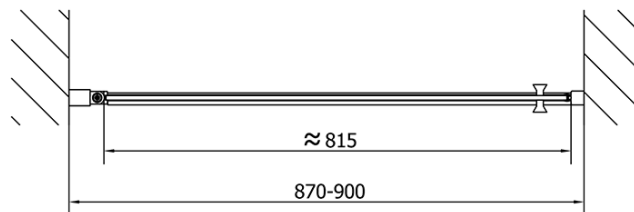

ZOOM BLACK Shower Door 900mm, clear glass

Order code: ZL1290B

Basic information

Brand: Polysan
Series: ZOOM BLACK

Size

Width: 900 mm
Height: 2000 mm

Properties

Profile colour: Black matt
Shape: Alcove door
Type of opening: Single pivot door
Opening direction: Versatile
Opening width: 815 mm
Glass colour: TRANSPARENT glass
Glass finish: Antidrop
Glass thickness: 6 mm
Installation width from: 870 mm
Installation width up to: 900 mm
Properties: Frameless design, Opening outside and inside
Weight / Piece: 29.0 kg
Packaging: 1 Piece
Warranty: 2 years

Technical sheet

ZL1290BL

ZL1290BR

	B
ZL1290B-ZL3270B	670-690
ZL1290B-ZL3280B	770-790
ZL1290B-ZL3290B	870-890
ZL1290B-ZL3210B	970-990