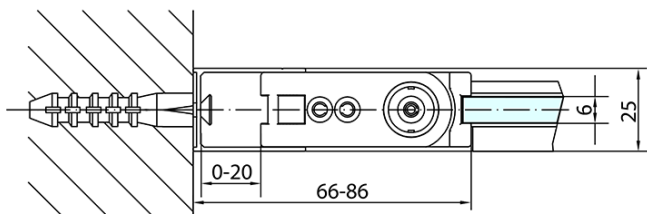

ZOOM BLACK Shower Door 800mm, clear glass

Order code: ZL1280B

Basic information

Brand: Polysan
Series: ZOOM BLACK

Size

Width: 800 mm
Height: 2000 mm

Properties

Profile colour: Black matt
Shape: Alcove door
Type of opening: Single pivot door
Opening direction: Versatile
Opening width: 715 mm
Glass colour: TRANSPARENT glass
Glass finish: Antidrop
Glass thickness: 6 mm
Installation width from: 770 mm
Installation width up to: 800 mm
Properties: Frameless design, Opening outside and inside
Weight / Piece: 26.0 kg
Packaging: 1 Piece
Warranty: 2 years

Technical sheet

ZL1280BL

ZL1280BR

	B
ZL1280B-ZL3270B	670-690
ZL1280B-ZL3280B	770-790
ZL1280B-ZL3290B	870-890
ZL1280B-ZL3210B	970-990