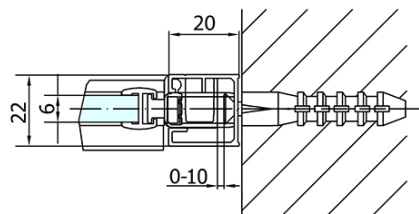

ZOOM BLACK Shower Door 800mm, clear glass

Order code: ZL1280B

Basic information

Brand: Polysan
Series: ZOOM BLACK

Size

Width: 800 mm
Height: 2000 mm

Properties

Profile colour: Black matt
Shape: Alcove door
Type of opening: Single pivot door
Opening direction: Versatile
Opening width: 715 mm
Glass colour: TRANSPARENT glass
Glass finish: Antidrop
Glass thickness: 6 mm
Installation width from: 770 mm
Installation width up to: 800 mm
Properties: Frameless design, Opening outside and inside
Weight / Piece: 26.0 kg
Packaging: 1 Piece
Warranty: 2 years

Technical sheet

ZL1280BL

ZL1280BR

	B
ZL1280B-ZL3270B	670-690
ZL1280B-ZL3280B	770-790
ZL1280B-ZL3290B	870-890
ZL1280B-ZL3210B	970-990