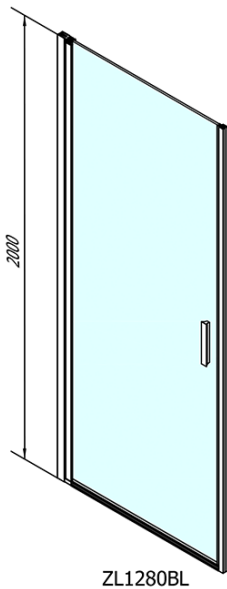

ZOOM BLACK Shower Door 800mm, clear glass

Order code: ZL1280B

Basic information

Brand: Polysan
Series: ZOOM BLACK

Size

Width: 800 mm
Height: 2000 mm

Properties

Profile colour: Black matt
Shape: Alcove door
Type of opening: Single pivot door
Opening direction: Versatile
Opening width: 715 mm
Glass colour: TRANSPARENT glass
Glass finish: Antidrop
Glass thickness: 6 mm
Installation width from: 770 mm
Installation width up to: 800 mm
Properties: Frameless design, Opening outside and inside
Weight / Piece: 26.0 kg
Packaging: 1 Piece
Warranty: 2 years

Technical sheet

ZL1280BL

ZL1280BR

	B
ZL1280B-ZL3270B	670-690
ZL1280B-ZL3280B	770-790
ZL1280B-ZL3290B	870-890
ZL1280B-ZL3210B	970-990