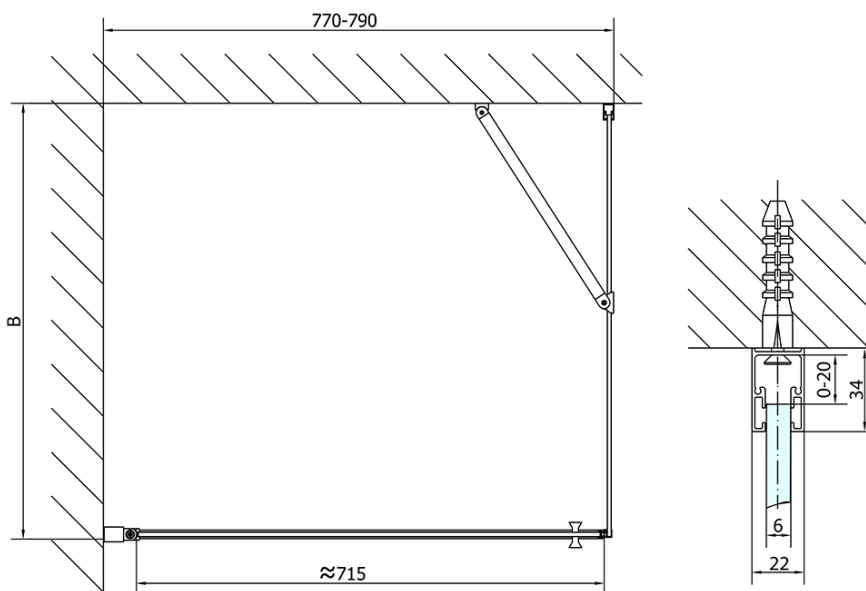

ZOOM BLACK Shower Door 800mm, clear glass

Order code: ZL1280B

Basic information

Brand: Polysan
Series: ZOOM BLACK

Size

Width: 800 mm
Height: 2000 mm

Properties

Profile colour: Black matt
Shape: Alcove door
Type of opening: Single pivot door
Opening direction: Versatile
Opening width: 715 mm
Glass colour: TRANSPARENT glass
Glass finish: Antidrop
Glass thickness: 6 mm
Installation width from: 770 mm
Installation width up to: 800 mm
Properties: Frameless design, Opening outside and inside
Weight / Piece: 26.0 kg
Packaging: 1 Piece
Warranty: 2 years

Technical sheet

ZL1280BL

ZL1280BR

	B
ZL1280B-ZL3270B	670-690
ZL1280B-ZL3280B	770-790
ZL1280B-ZL3290B	870-890
ZL1280B-ZL3210B	970-990