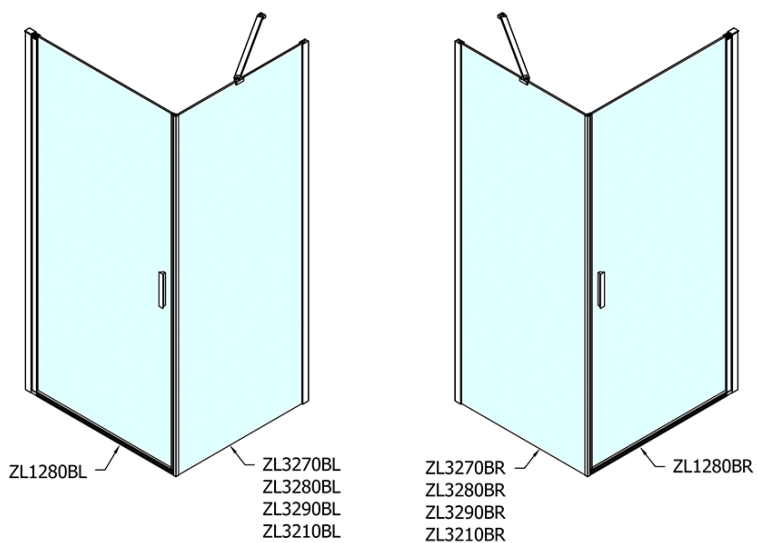

ZOOM BLACK Shower Door 800mm, clear glass

Order code: ZL1280B

Basic information

Brand: Polysan
Series: ZOOM BLACK

Size

Width: 800 mm
Height: 2000 mm

Properties

Profile colour: Black matt
Shape: Alcove door
Type of opening: Single pivot door
Opening direction: Versatile
Opening width: 715 mm
Glass colour: TRANSPARENT glass
Glass finish: Antidrop
Glass thickness: 6 mm
Installation width from: 770 mm
Installation width up to: 800 mm
Properties: Frameless design, Opening outside and inside
Weight / Piece: 26.0 kg
Packaging: 1 Piece
Warranty: 2 years

Technical sheet

ZL1280BL

ZL1280BR

	B
ZL1280B-ZL3270B	670-690
ZL1280B-ZL3280B	770-790
ZL1280B-ZL3290B	870-890
ZL1280B-ZL3210B	970-990