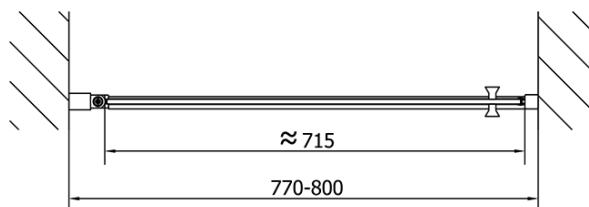

ZOOM BLACK Shower Door 800mm, clear glass

Order code: ZL1280B

Basic information

Brand: Polysan
Series: ZOOM BLACK

Size

Width: 800 mm
Height: 2000 mm

Properties

Profile colour: Black matt
Shape: Alcove door
Type of opening: Single pivot door
Opening direction: Versatile
Opening width: 715 mm
Glass colour: TRANSPARENT glass
Glass finish: Antidrop
Glass thickness: 6 mm
Installation width from: 770 mm
Installation width up to: 800 mm
Properties: Frameless design, Opening outside and inside
Weight / Piece: 26.0 kg
Packaging: 1 Piece
Warranty: 2 years

Technical sheet

ZL1280BL

ZL1280BR

	B
ZL1280B-ZL3270B	670-690
ZL1280B-ZL3280B	770-790
ZL1280B-ZL3290B	870-890
ZL1280B-ZL3210B	970-990