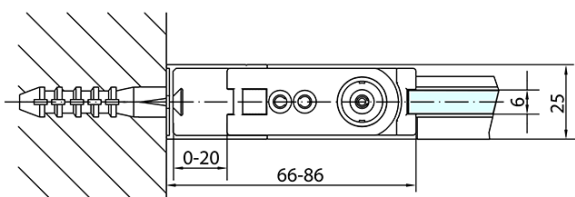

ZOOM BLACK Shower Door 800mm, clear glass

Order code: ZL1280B

Basic information

Brand: Polysan
Series: ZOOM BLACK

Size

Width: 800 mm
Height: 2000 mm

Properties

Profile colour: Black matt
Shape: Alcove door
Type of opening: Single pivot door
Opening direction: Versatile
Opening width: 715 mm
Glass colour: TRANSPARENT glass
Glass finish: Antidrop
Glass thickness: 6 mm
Installation width from: 770 mm
Installation width up to: 800 mm
Properties: Frameless design, Opening outside and inside
Weight / Piece: 26.0 kg
Packaging: 1 Piece
Warranty: 2 years

Technical sheet

ZL1280BL

ZL1280BR

	B
ZL1280B-ZL3270B	670-690
ZL1280B-ZL3280B	770-790
ZL1280B-ZL3290B	870-890
ZL1280B-ZL3210B	970-990