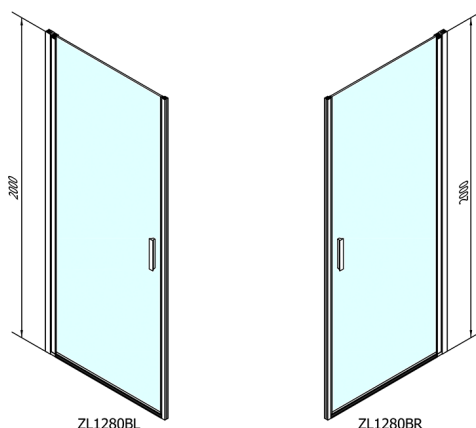

ZOOM BLACK Shower Door 800mm, clear glass

Order code: ZL1280B

Size

Width: 800 mm

Height: 2000 mm

Properties

Warranty: 2 years

Technical sheet

	B
ZL1280B-ZL3270B	670-690
ZL1280B-ZL3280B	770-790
ZL1280B-ZL3290B	870-890
ZL1280B-ZL3210B	970-990