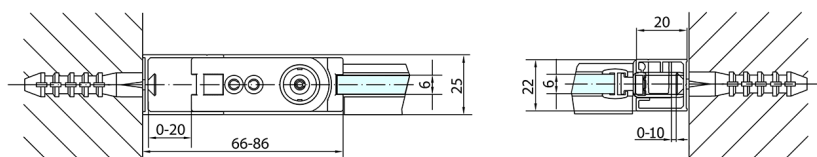

ZOOM BLACK Shower Door 800mm, clear glass

Order code: ZL1280B

Size

Width: 800 mm

Height: 2000 mm

Properties

Warranty: 2 years

Technical sheet

	B
ZL1280B-ZL3270B	670-690
ZL1280B-ZL3280B	770-790
ZL1280B-ZL3290B	870-890
ZL1280B-ZL3210B	970-990