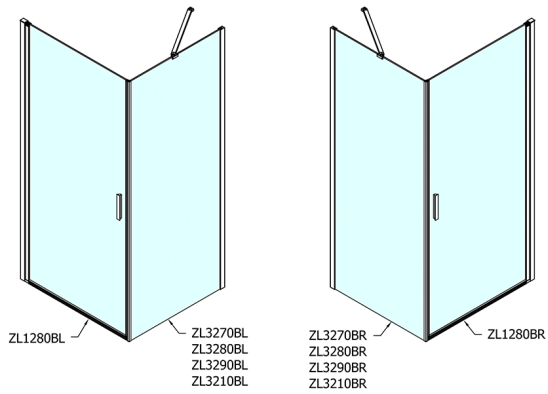

ZOOM BLACK Shower Door 800mm, clear glass

Order code: ZL1280B

Size

Width: 800 mm

Height: 2000 mm

Properties

Warranty: 2 years

Technical sheet

	B
ZL1280B-ZL3270B	670-690
ZL1280B-ZL3280B	770-790
ZL1280B-ZL3290B	870-890
ZL1280B-ZL3210B	970-990