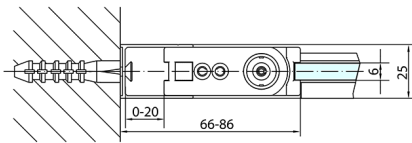

ZOOM BLACK Shower Door 800mm, clear glass

Order code: ZL1280B

Size

Width: 800 mm

Height: 2000 mm

Properties

Warranty: 2 years

Technical sheet

	B
ZL1280B-ZL3270B	670-690
ZL1280B-ZL3280B	770-790
ZL1280B-ZL3290B	870-890
ZL1280B-ZL3210B	970-990