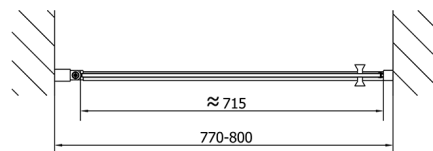

ZOOM BLACK Shower Door 800mm, clear glass

Order code: ZL1280B

Size

Width: 800 mm

Height: 2000 mm

Properties

Warranty: 2 years

Technical sheet

	B
ZL1280B-ZL3270B	670-690
ZL1280B-ZL3280B	770-790
ZL1280B-ZL3290B	870-890
ZL1280B-ZL3210B	970-990