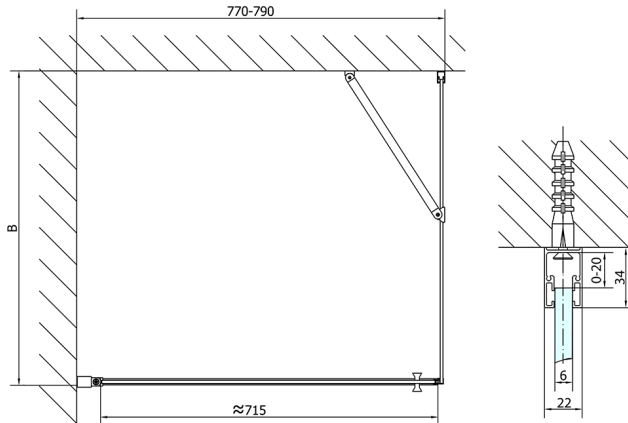

ZOOM BLACK Shower Door 800mm, clear glass

Order code: ZL1280B

Size

Width: 800 mm

Height: 2000 mm

Properties

Warranty: 2 years

Technical sheet

	B
ZL1280B-ZL3270B	670-690
ZL1280B-ZL3280B	770-790
ZL1280B-ZL3290B	870-890
ZL1280B-ZL3210B	970-990