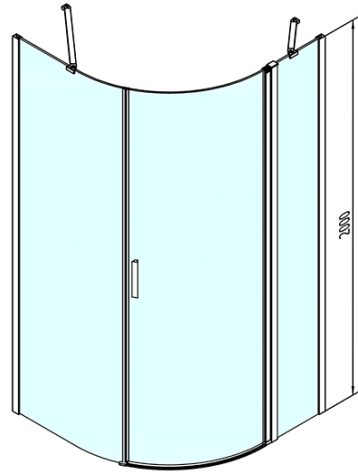

# Product list

Order code: **ZL2615BL**

**ZOOM LINE BLACK Quadrant Shower Enclosure**  
900x900mm, clear glass, left

ZL2615BL

ZL2615BR