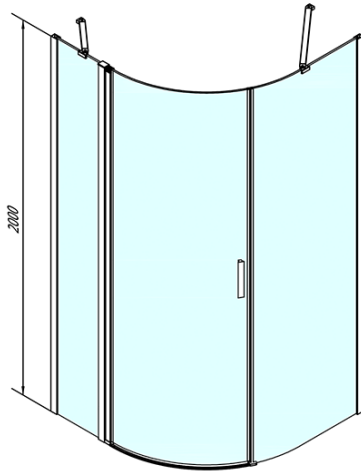

# Product list

Order code: **ZL2615BL**

**ZOOM LINE BLACK Quadrant Shower Enclosure**  
900x900mm, clear glass, left

ZL2615BL

ZL2615BR