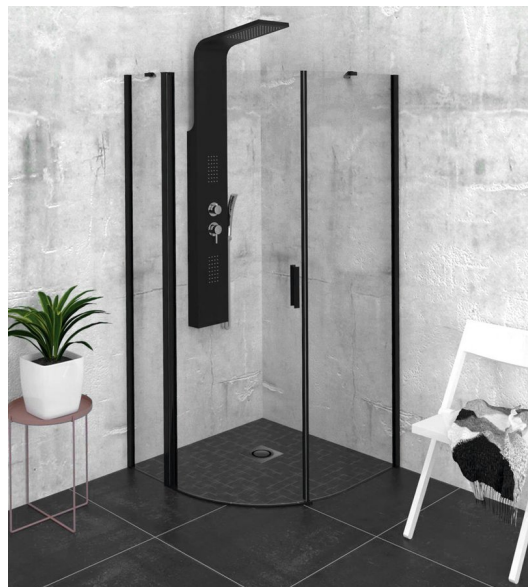

ZOOM BLACK Quadrant Shower Enclosure 900x900mm, clear glass, left

Order code: ZL2615BL

Basic information

Brand: Polysan
Series: ZOOM BLACK

Size

Width: 900 mm
Height: 2000 mm
Depth: 900 mm

Properties

Profile colour: Black matt
Shape: Quadrant shower enclosures
Type of opening: Single pivot door
Opening direction: Left
Opening width: 570 mm
Glass colour: TRANSPARENT glass
Glass finish: Antidrop
Glass thickness: 6 mm
Radius: R550
Properties: Frameless design
Weight / Piece: 27.0 kg
Packaging: 1 Piece
Warranty: 2 years

ZOOM BLACK Quadrant Shower Enclosure 900x900mm, clear glass, left

Technical sheet