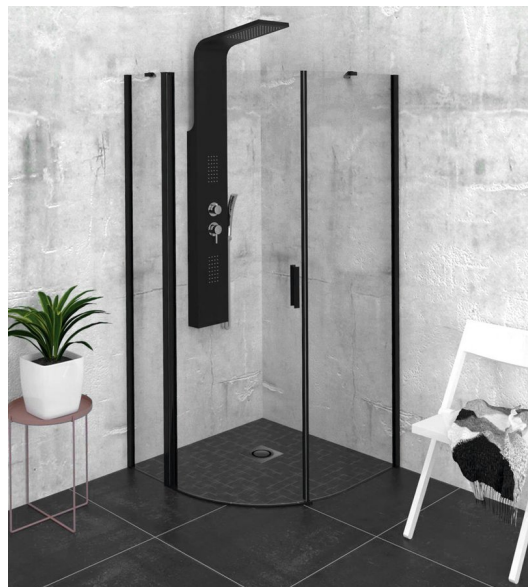

## ZOOM BLACK Quadrant Shower Enclosure 900x900mm, clear glass, left

Order code: ZL2615BL

### Size

Width: 900 mm  
Height: 2000 mm  
Depth: 900 mm

### Properties

Profile colour: Black matt  
Shape: Quadrant shower enclosures  
Type of opening: Single pivot door  
Opening direction: Left  
Opening width: 570 mm  
Glass colour: TRANSPARENT glass  
Glass finish: Antidrop  
Glass thickness: 6 mm  
Radius: R550  
Properties: Frameless design  
Weight / Piece: 27.0 kg  
Packaging: 1 Piece  
Warranty: 2 years

ZOOM BLACK Quadrant Shower Enclosure  
900x900mm, clear glass, left

Technical sheet