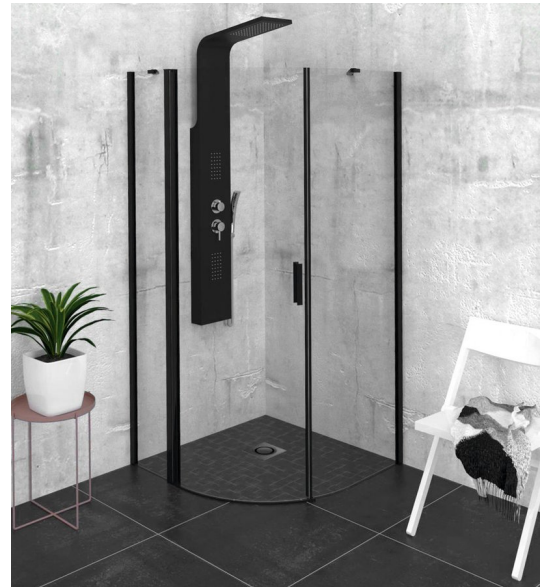

ZOOM BLACK Quadrant Shower Enclosure 900x900mm, clear glass, left

Order code: ZL2615BL

Size

Width: 900 mm
 Height: 2000 mm
 Depth: 900 mm

Properties

Warranty: 2 years

Technical sheet