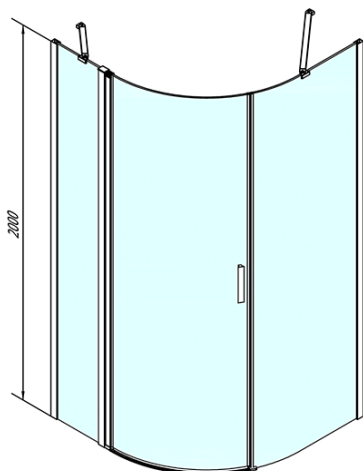

# Product list

Order code: **ZL2615BR**

**ZOOM LINE BLACK Quadrant Shower Enclosure**  
900x900mm, clear glass, right

ZL2615BL

ZL2615BR