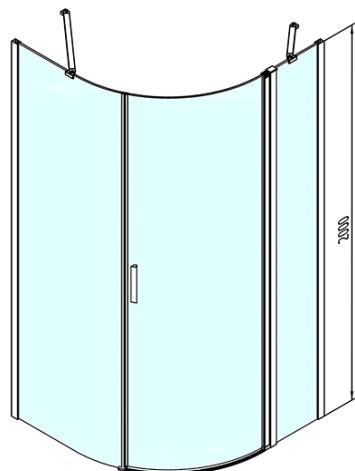

# Product list

Order code: **ZL2615BR**

**ZOOM LINE BLACK Quadrant Shower Enclosure**  
900x900mm, clear glass, right

ZL2615BL

ZL2615BR