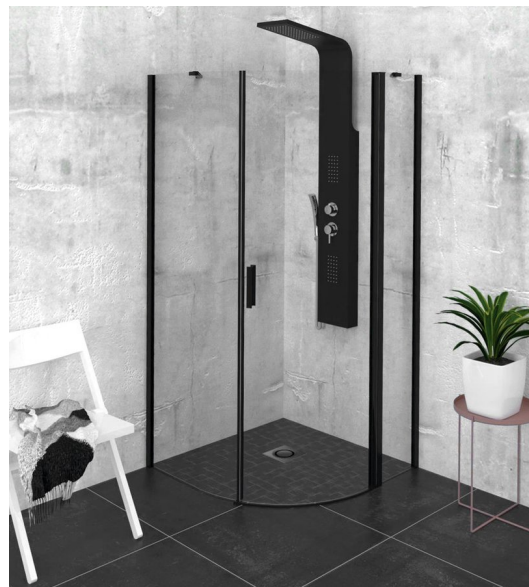

ZOOM BLACK Quadrant Shower Enclosure 900x900mm, clear glass, right

Order code: ZL2615BR

Basic information

Brand: Polysan
Series: ZOOM BLACK

Size

Width: 900 mm
Height: 2000 mm
Depth: 900 mm

Properties

Profile colour: Black matt
Shape: Quadrant shower enclosures
Type of opening: Single pivot door
Opening direction: Right
Opening width: 570 mm
Glass colour: TRANSPARENT glass
Glass finish: Antidrop
Glass thickness: 6 mm
Radius: R550
Properties: Frameless design
Weight / Piece: 27.0 kg
Packaging: 1 Piece
Warranty: 2 years

ZOOM BLACK Quadrant Shower Enclosure 900x900mm, clear glass, right

Technical sheet