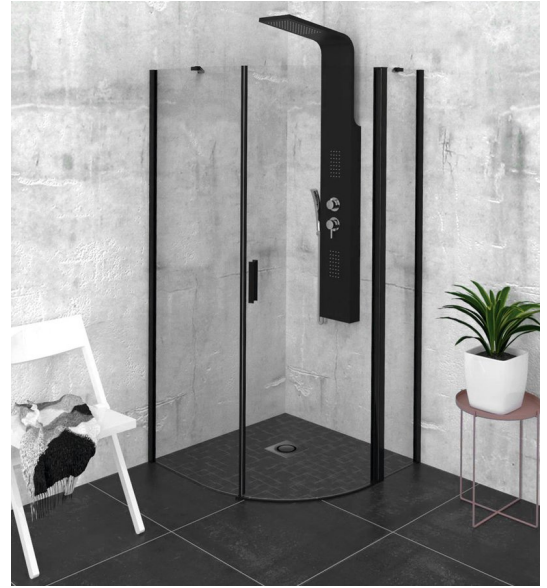

ZOOM BLACK Quadrant Shower Enclosure 900x900mm, clear glass, right

Order code: ZL2615BR

Size

Width: 900 mm
 Height: 2000 mm
 Depth: 900 mm

Properties

Warranty: 2 years

Technical sheet