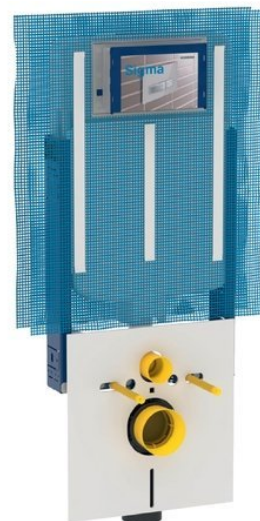

GEBERIT KOMBIFIX ECO Concealed Cistern, Sigma 8cm, H 109cm

Order code: 110.790.00.1

Basic information

Brand: Geberit

Properties

Weight / Piece: 7.9 kg

Packaging: 1 Piece

Warranty: 2 years

Spare parts

GEBERIT Flush valve for Sigma cistern (Order code: 244.820.00.1)

GEBERIT Fill valve for Sigma cistern, side inlet, 3/8" (Order code: 240.705.00.1)

Technical sheet