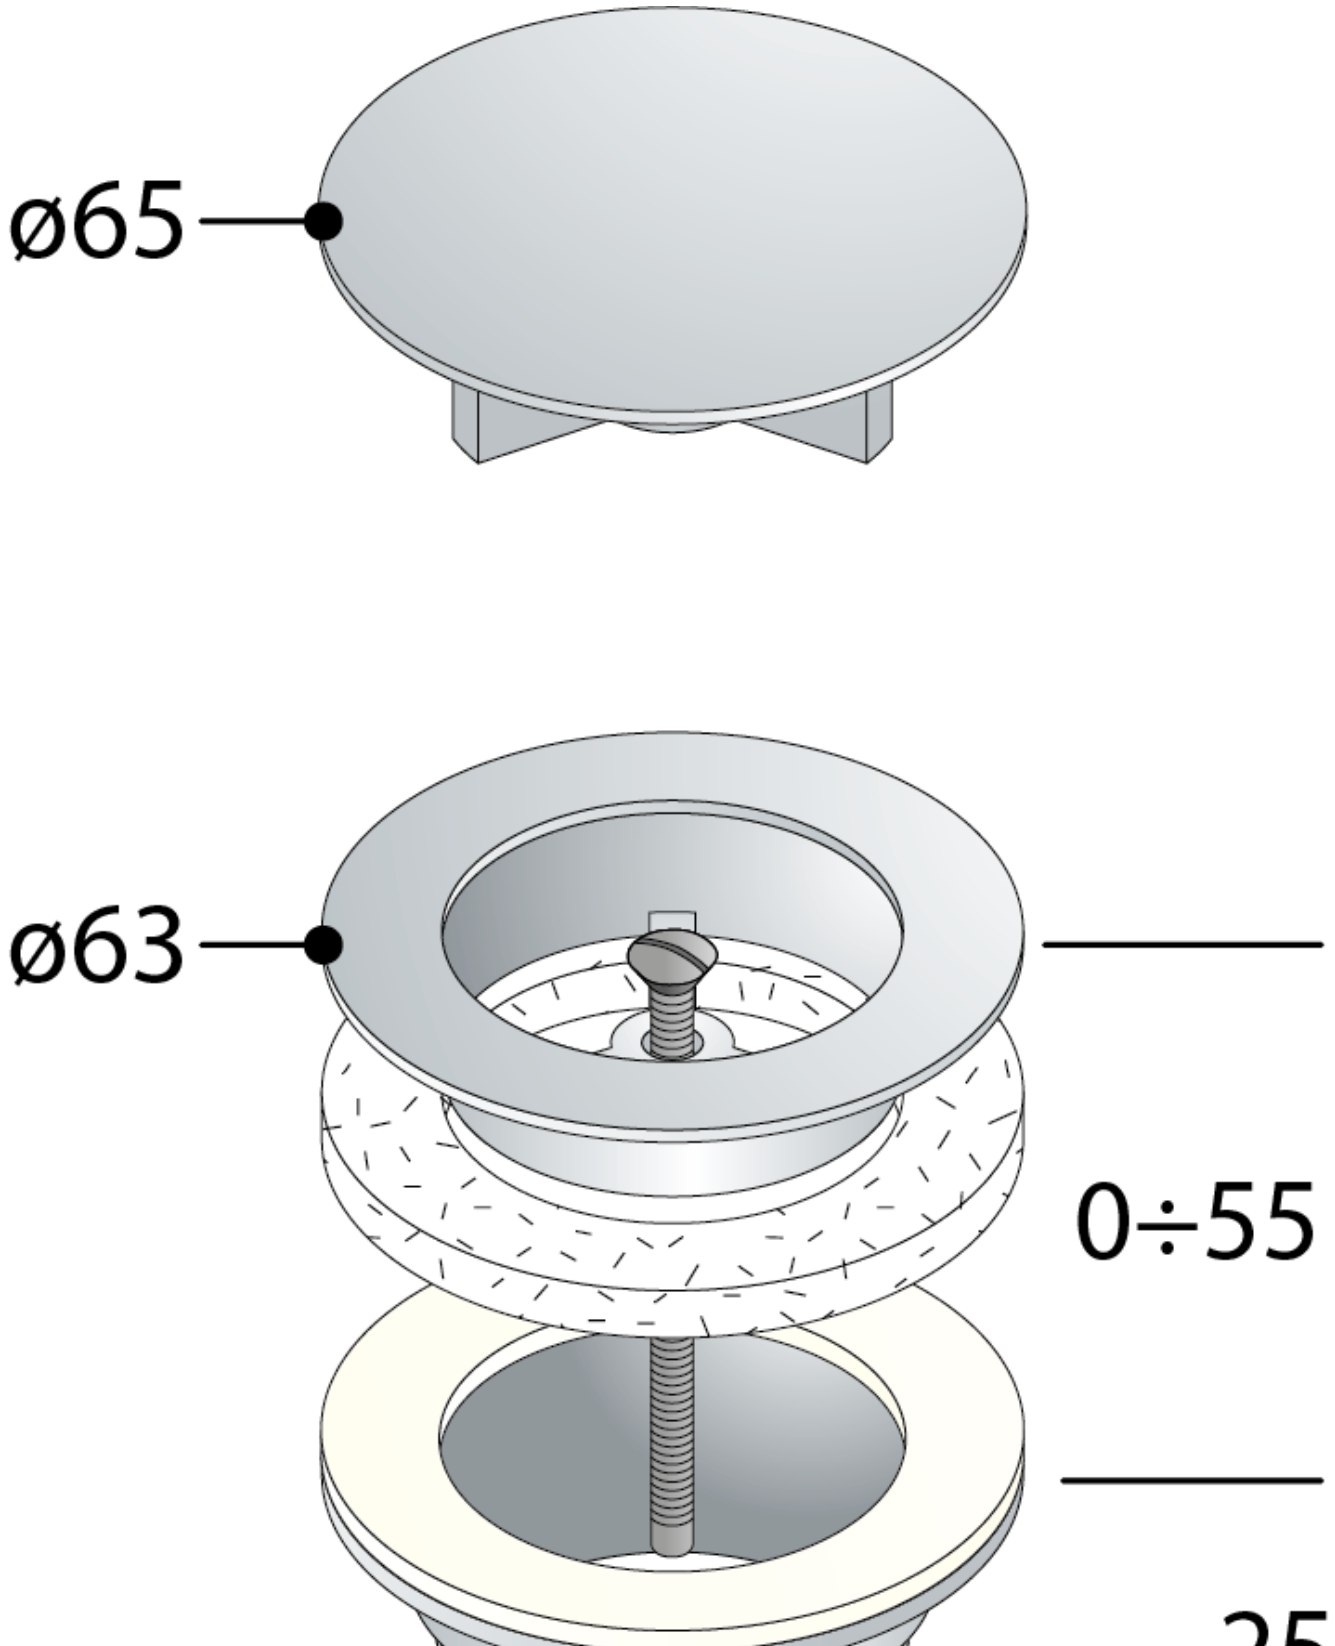

Free flow washbasin drain 5/4" , big plug, 10-55mm, chrome

Order code: 542.742.5

Basic information

Brand: Omp Tea

Properties

Colour: Chrome

Material: Brass

Thread size: 5/4"

Washbasin thickness: 10-55 mm

Equipment: Unslotted for basins without overflow,
Unslotted for basins with overflow

Weight / Piece: 0.285 kg

Packaging: 1 Piece

Warranty: 2 years

Technical sheet

Free flow washbasin drain 5/4", big plug, 10-55mm, chrome

1"1/4