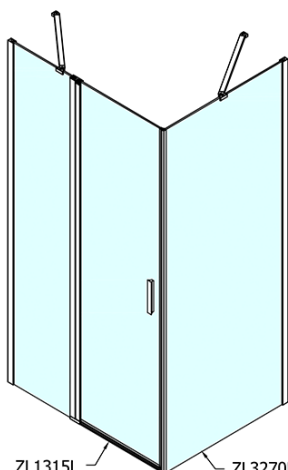

Product list

Order code: **ZL1315ZL3270**

Zoom Line Rechteckige Duschkabine 1500x700mm L/R Variante

ZL1315L

ZL3270L
ZL3280L
ZL3290L
ZL3210L

ZL3270R
ZL3280R
ZL3290R
ZL3210R

ZL1315R

	B
ZL1315-ZL3270	670-690
ZL1315-ZL3280	770-790
ZL1315-ZL3290	870-890
ZL1315-ZL3210	970-990