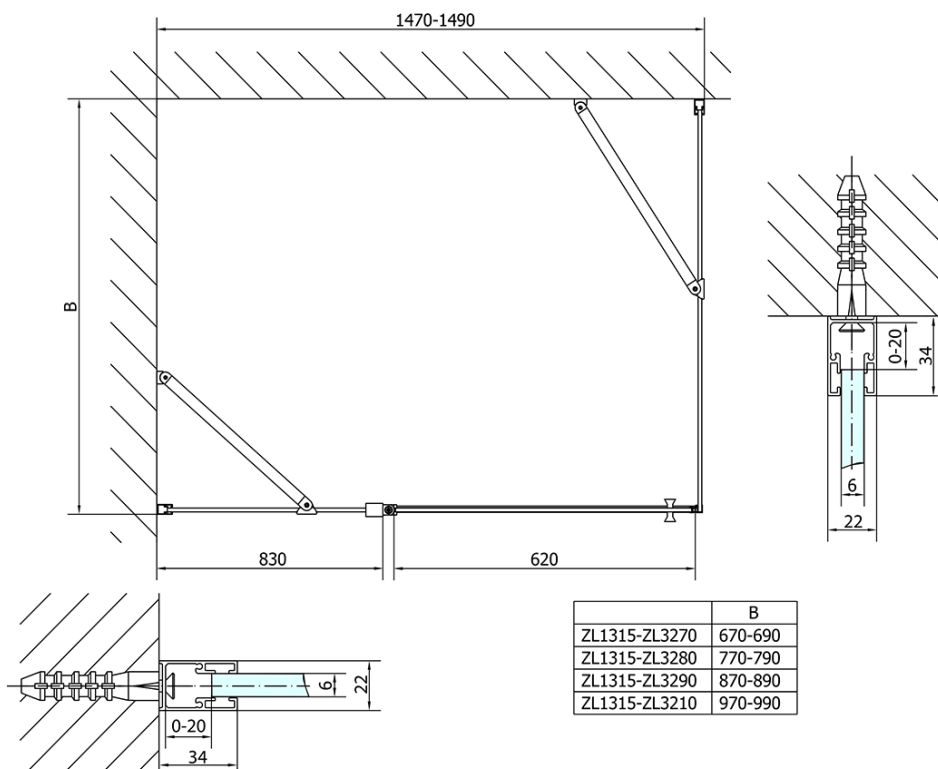

Product list

Order code: **ZL1315ZL3270**

Zoom Line Rechteckige Duschkabine 1500x700mm L/R Variante

ZL1315L

ZL3270L
ZL3280L
ZL3290L
ZL3210L

ZL3270R
ZL3280R
ZL3290R
ZL3210R

ZL1315R

	B
ZL1315-ZL3270	670-690
ZL1315-ZL3280	770-790
ZL1315-ZL3290	870-890
ZL1315-ZL3210	970-990