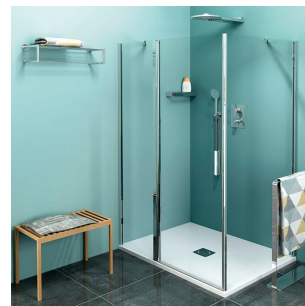

Product list

Order code: **ZL1315ZL3270**

Zoom Line Rechteckige Duschkabine 1500x700mm L/R Variante

ZL1315L

ZL3270L
ZL3280L
ZL3290L
ZL3210L

ZL3270R
ZL3280R
ZL3290R
ZL3210R

ZL1315R

	B
ZL1315-ZL3270	670-690
ZL1315-ZL3280	770-790
ZL1315-ZL3290	870-890
ZL1315-ZL3210	970-990