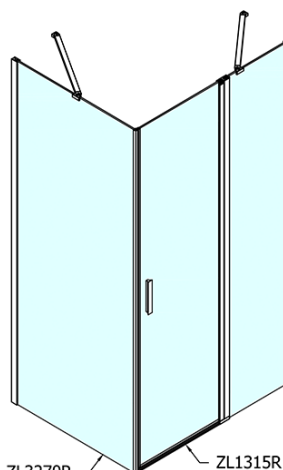

Product list

Order code: **ZL1315ZL3270**

Zoom Line Rechteckige Duschkabine 1500x700mm L/R Variante

ZL1315L

ZL3270L
ZL3280L
ZL3290L
ZL3210L

ZL3270R
ZL3280R
ZL3290R
ZL3210R

ZL1315R

	B
ZL1315-ZL3270	670-690
ZL1315-ZL3280	770-790
ZL1315-ZL3290	870-890
ZL1315-ZL3210	970-990