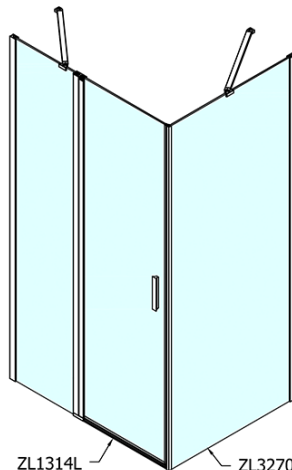

Product list

Order code: **ZL1314ZL3270**

Zoom Line Rechteckige Duschkabine 1400x700mm L/R Variante

ZL1314L
ZL3270L
ZL3280L
ZL3290L
ZL3210L

ZL3270R
ZL3280R
ZL3290R
ZL3210R
ZL1314R

	B
ZL1314-ZL3270	670-690
ZL1314-ZL3280	770-790
ZL1314-ZL3290	870-890
ZL1314-ZL3210	970-990