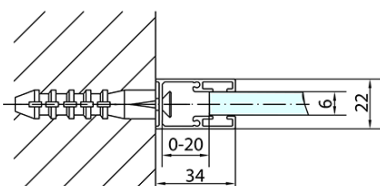

Product list

Order code: **ZL1314ZL3270**

Zoom Line Rechteckige Duschkabine 1400x700mm L/R Variante

ZL1314L
ZL3270L
ZL3280L
ZL3290L
ZL3210L

ZL3270R
ZL3280R
ZL3290R
ZL3210R
ZL1314R

	B
ZL1314-ZL3270	670-690
ZL1314-ZL3280	770-790
ZL1314-ZL3290	870-890
ZL1314-ZL3210	970-990