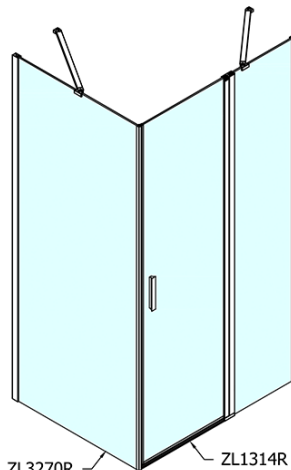

Product list

Order code: **ZL1314ZL3270**

Zoom Line Rechteckige Duschkabine 1400x700mm L/R Variante

ZL1314L
ZL3270L
ZL3280L
ZL3290L
ZL3210L

ZL3270R
ZL3280R
ZL3290R
ZL3210R
ZL1314R

	B
ZL1314-ZL3270	670-690
ZL1314-ZL3280	770-790
ZL1314-ZL3290	870-890
ZL1314-ZL3210	970-990