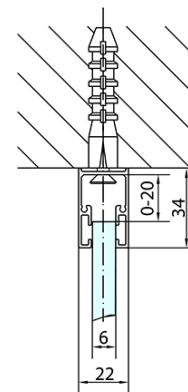

Product list

Order code: **ZL1314ZL3270**

Zoom Line Rechteckige Duschkabine 1400x700mm L/R Variante

ZL1314L
ZL3270L
ZL3280L
ZL3290L
ZL3210L

ZL3270R
ZL3280R
ZL3290R
ZL3210R
ZL1314R

	B
ZL1314-ZL3270	670-690
ZL1314-ZL3280	770-790
ZL1314-ZL3290	870-890
ZL1314-ZL3210	970-990