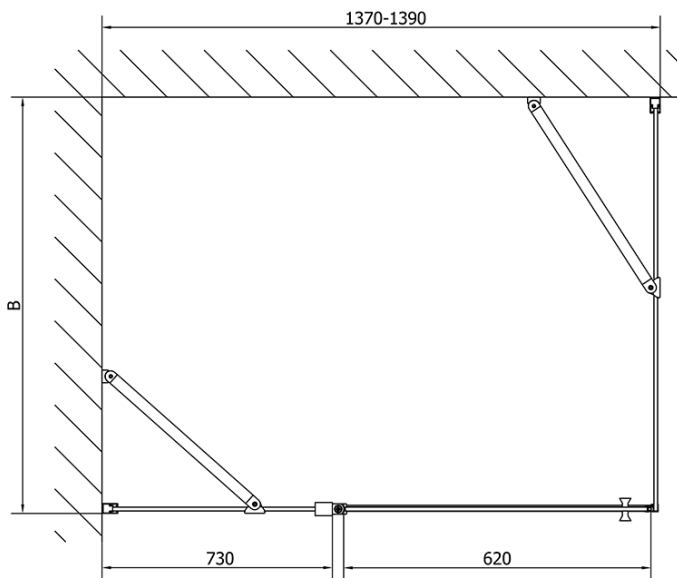

Product list

Order code: **ZL1314ZL3270**

Zoom Line Rechteckige Duschkabine 1400x700mm L/R Variante

ZL1314L
ZL3270L
ZL3280L
ZL3290L
ZL3210L

ZL3270R
ZL3280R
ZL3290R
ZL3210R
ZL1314R

	B
ZL1314-ZL3270	670-690
ZL1314-ZL3280	770-790
ZL1314-ZL3290	870-890
ZL1314-ZL3210	970-990