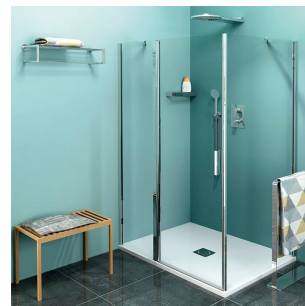

Product list

Order code: **ZL1313ZL3270**

Zoom Line Rechteckige Duschkabine 1300x700mm L/R Variante

ZL1313L

ZL3270L
ZL3280L
ZL3290L
ZL3210L

ZL3270R
ZL3280R
ZL3290R
ZL3210R

ZL1313R

	B
ZL1313-ZL3270	670-690
ZL1313-ZL3280	770-790
ZL1313-ZL3290	870-890
ZL1313-ZL3210	970-990