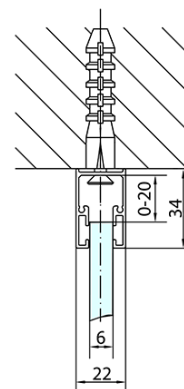

Product list

Order code: **ZL1313ZL3270**

Zoom Line Rechteckige Duschkabine 1300x700mm L/R Variante

ZL1313L

ZL3270L
ZL3280L
ZL3290L
ZL3210L

ZL3270R
ZL3280R
ZL3290R
ZL3210R

ZL1313R

	B
ZL1313-ZL3270	670-690
ZL1313-ZL3280	770-790
ZL1313-ZL3290	870-890
ZL1313-ZL3210	970-990