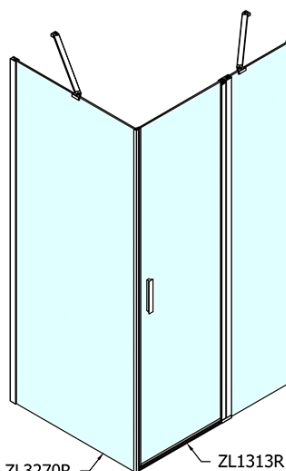

Product list

Order code: **ZL1313ZL3270**

Zoom Line Rechteckige Duschkabine 1300x700mm L/R Variante

ZL1313L

ZL3270L
ZL3280L
ZL3290L
ZL3210L

ZL3270R
ZL3280R
ZL3290R
ZL3210R

ZL1313R

	B
ZL1313-ZL3270	670-690
ZL1313-ZL3280	770-790
ZL1313-ZL3290	870-890
ZL1313-ZL3210	970-990