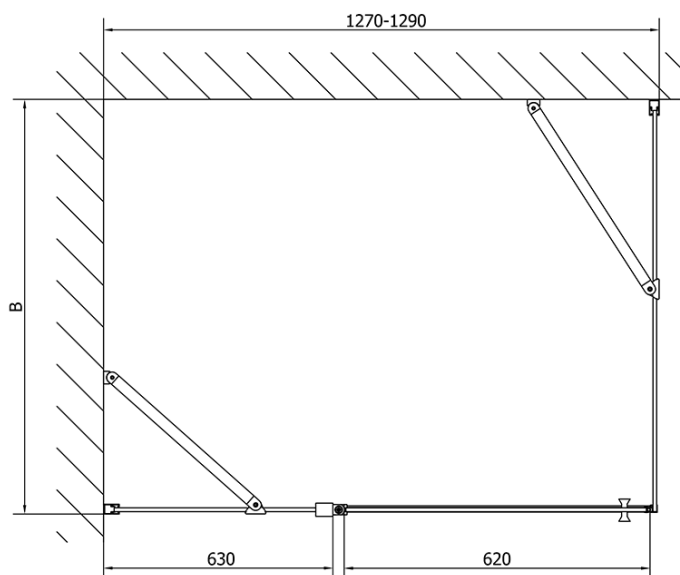

Product list

Order code: **ZL1313ZL3270**

Zoom Line Rechteckige Duschkabine 1300x700mm L/R Variante

ZL1313L

ZL3270L
ZL3280L
ZL3290L
ZL3210L

ZL3270R
ZL3280R
ZL3290R
ZL3210R

ZL1313R

	B
ZL1313-ZL3270	670-690
ZL1313-ZL3280	770-790
ZL1313-ZL3290	870-890
ZL1313-ZL3210	970-990