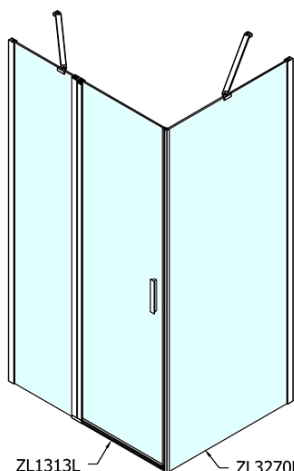

Product list

Order code: **ZL1313ZL3270**

Zoom Line Rechteckige Duschkabine 1300x700mm L/R Variante

ZL1313L

ZL3270L
ZL3280L
ZL3290L
ZL3210L

ZL3270R
ZL3280R
ZL3290R
ZL3210R

ZL1313R

	B
ZL1313-ZL3270	670-690
ZL1313-ZL3280	770-790
ZL1313-ZL3290	870-890
ZL1313-ZL3210	970-990