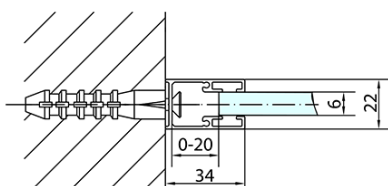

Product list

Order code: **ZL1313ZL3270**

Zoom Line Rechteckige Duschkabine 1300x700mm L/R Variante

ZL1313L

ZL3270L
ZL3280L
ZL3290L
ZL3210L

ZL3270R
ZL3280R
ZL3290R
ZL3210R

ZL1313R

	B
ZL1313-ZL3270	670-690
ZL1313-ZL3280	770-790
ZL1313-ZL3290	870-890
ZL1313-ZL3210	970-990