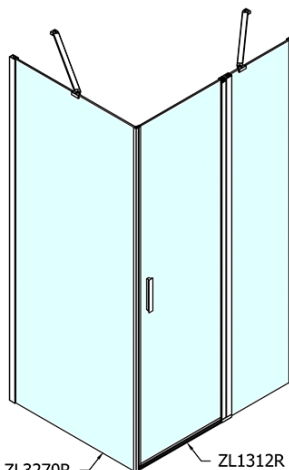

Product list

Order code: **ZL1312ZL3270**

Zoom Line Rechteckige Duschkabine 1200x700mm L/R Variante

ZL1312L
ZL3270L
ZL3280L
ZL3290L
ZL3210L

ZL3270R
ZL3280R
ZL3290R
ZL3210R