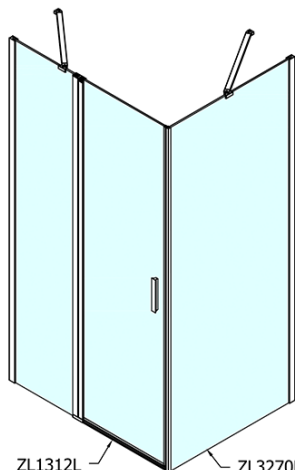

Product list

Order code: **ZL1312ZL3270**

Zoom Line Rechteckige Duschkabine 1200x700mm L/R Variante

ZL1312L
ZL3270L
ZL3280L
ZL3290L
ZL3210L

ZL3270R
ZL3280R
ZL3290R
ZL3210R