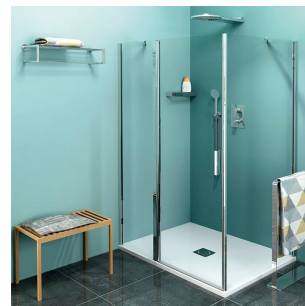

Product list

Order code: **ZL1312ZL3270**

Zoom Line Rechteckige Duschkabine 1200x700mm L/R Variante

ZL1312L
ZL3270L
ZL3280L
ZL3290L
ZL3210L

ZL3270R
ZL3280R
ZL3290R
ZL3210R