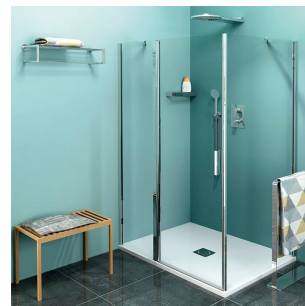

Product list

Order code: **ZL1311ZL3270**

Zoom Line Rechteckige Duschkabine 1100x700mm L/R Variante

ZL1311L
ZL3270L
ZL3280L
ZL3290L
ZL3210L

ZL3270R
ZL3280R
ZL3290R
ZL3210R
ZL1311R

	B
ZL1311-ZL3270	670-690
ZL1311-ZL3280	770-790
ZL1311-ZL3290	870-890
ZL1311-ZL3210	970-990