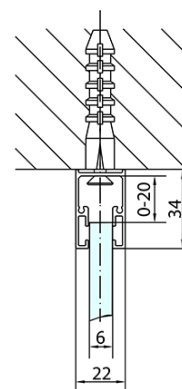

Product list

Order code: **ZL1311ZL3270**

Zoom Line Rechteckige Duschkabine 1100x700mm L/R Variante

ZL1311L
ZL3270L
ZL3280L
ZL3290L
ZL3210L

ZL3270R
ZL3280R
ZL3290R
ZL3210R
ZL1311R

	B
ZL1311-ZL3270	670-690
ZL1311-ZL3280	770-790
ZL1311-ZL3290	870-890
ZL1311-ZL3210	970-990