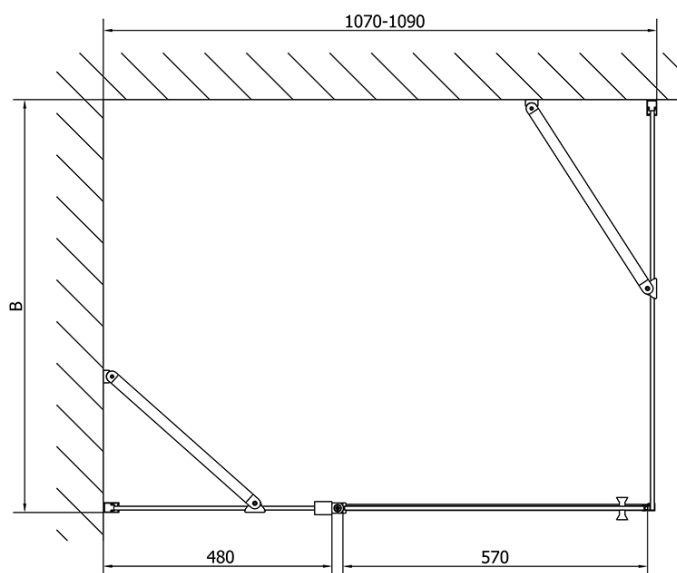

Product list

Order code: **ZL1311ZL3270**

Zoom Line Rechteckige Duschkabine 1100x700mm L/R Variante

ZL1311L
ZL3270L
ZL3280L
ZL3290L
ZL3210L

ZL3270R
ZL3280R
ZL3290R
ZL3210R
ZL1311R

	B
ZL1311-ZL3270	670-690
ZL1311-ZL3280	770-790
ZL1311-ZL3290	870-890
ZL1311-ZL3210	970-990