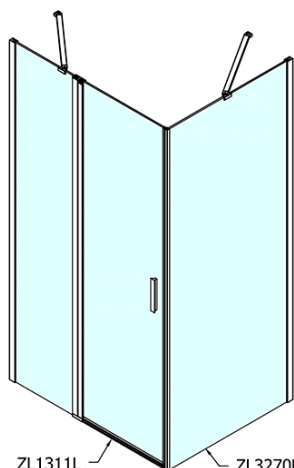

Product list

Order code: **ZL1311ZL3270**

Zoom Line Rechteckige Duschkabine 1100x700mm L/R Variante

ZL1311L
ZL3270L
ZL3280L
ZL3290L
ZL3210L

ZL3270R
ZL3280R
ZL3290R
ZL3210R
ZL1311R

	B
ZL1311-ZL3270	670-690
ZL1311-ZL3280	770-790
ZL1311-ZL3290	870-890
ZL1311-ZL3210	970-990