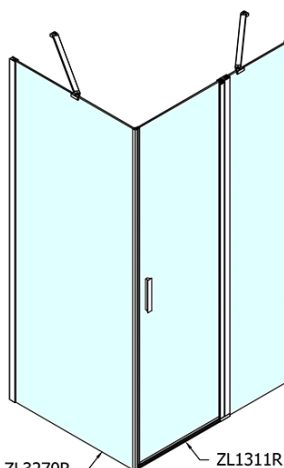

Product list

Order code: **ZL1311ZL3270**

Zoom Line Rechteckige Duschkabine 1100x700mm L/R Variante

ZL1311L
ZL3270L
ZL3280L
ZL3290L
ZL3210L

ZL3270R
ZL3280R
ZL3290R
ZL3210R
ZL1311R

	B
ZL1311-ZL3270	670-690
ZL1311-ZL3280	770-790
ZL1311-ZL3290	870-890
ZL1311-ZL3210	970-990