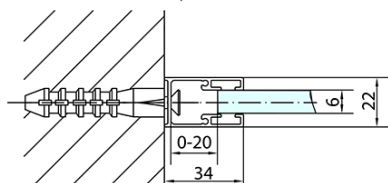

Product list

Order code: **ZL1311ZL3270**

Zoom Line Rechteckige Duschkabine 1100x700mm L/R Variante

ZL1311L
ZL3270L
ZL3280L
ZL3290L
ZL3210L

ZL3270R
ZL3280R
ZL3290R
ZL3210R
ZL1311R

	B
ZL1311-ZL3270	670-690
ZL1311-ZL3280	770-790
ZL1311-ZL3290	870-890
ZL1311-ZL3210	970-990