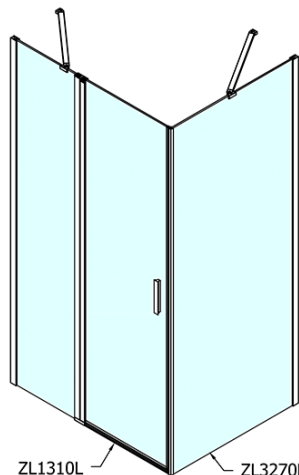

ZOOM Rechteckige Duschkabine 1000x700mm L/R

Variante

Technical sheet

ZL1310L

ZL3270L
ZL3280L
ZL3290L
ZL3210L