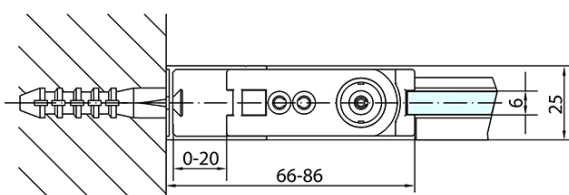

Product list

Order code: **ZL1290ZL3270**

Zoom Line Rechteckige Duschkabine 900x700mm L/R Variante

	B
ZL1290-ZL3270	670-690
ZL1290-ZL3280	770-790
ZL1290-ZL3290	870-890
ZL1290-ZL3210	970-990