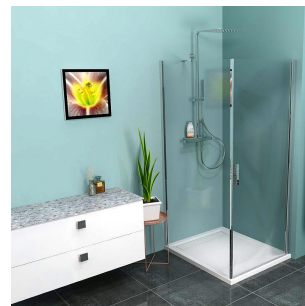

Product list

Order code: **ZL1290ZL3270**

Zoom Line Rechteckige Duschkabine 900x700mm L/R Variante

	B
ZL1290-ZL3270	670-690
ZL1290-ZL3280	770-790
ZL1290-ZL3290	870-890
ZL1290-ZL3210	970-990