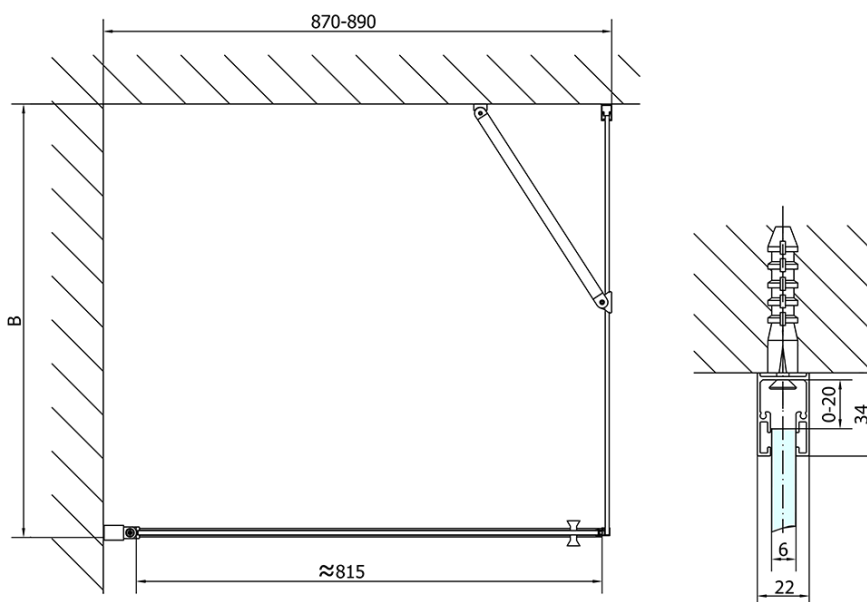

Product list

Order code: **ZL1290ZL3270**

Zoom Line Rechteckige Duschkabine 900x700mm L/R Variante

	B
ZL1290-ZL3270	670-690
ZL1290-ZL3280	770-790
ZL1290-ZL3290	870-890
ZL1290-ZL3210	970-990