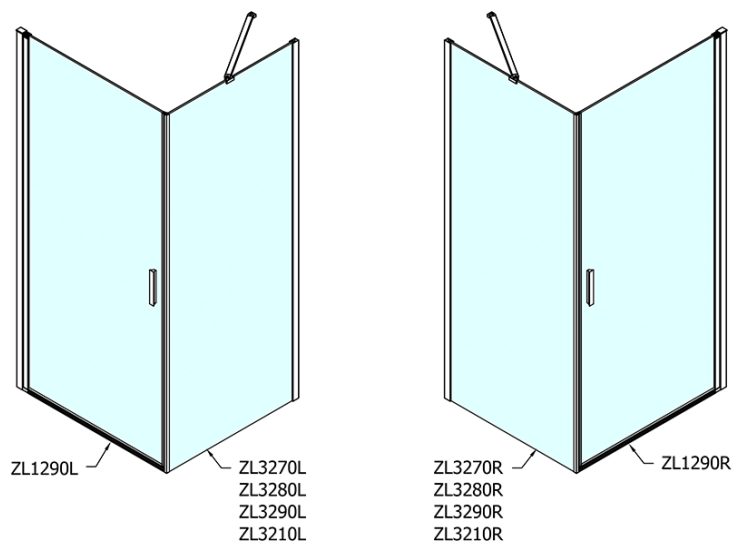

Product list

Order code: **ZL1290ZL3270**

Zoom Line Rechteckige Duschkabine 900x700mm L/R Variante

	B
ZL1290-ZL3270	670-690
ZL1290-ZL3280	770-790
ZL1290-ZL3290	870-890
ZL1290-ZL3210	970-990