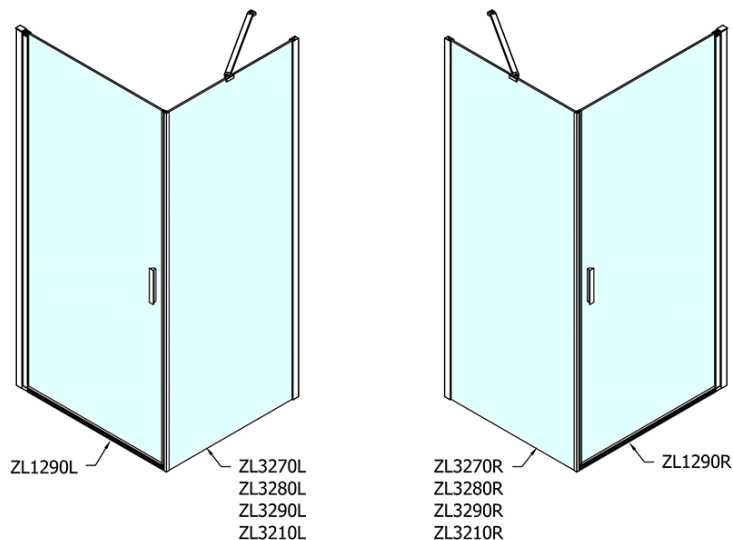

ZOOM Rechteckige Duschkabine 900x700mm L/R Variante

Order code: ZL1290ZL3270

Basic information

Brand: Polysan
Series: ZOOM

Size

Width: 900 mm
Height: 1900 mm
Depth: 700 mm

Properties

Profile colour: Chrome - polished aluminum
Shape: Rectangular shower enclosures
Type of opening: Single pivot door
Opening direction: Versatile
Opening width: 815 mm
Glass colour: TRANSPARENT glass
Glass finish: Antidrop
Glass thickness: 6 mm
Properties: Frameless design, Opening outside and inside
Weight / Piece: 50.0 kg
Packaging: 2 Piece
Warranty: 2 years

ZOOM Rechteckige Duschkabine 900x700mm L/R

Variante

Technical sheet

	B
ZL1290-ZL3270	670-690
ZL1290-ZL3280	770-790
ZL1290-ZL3290	870-890
ZL1290-ZL3210	970-990