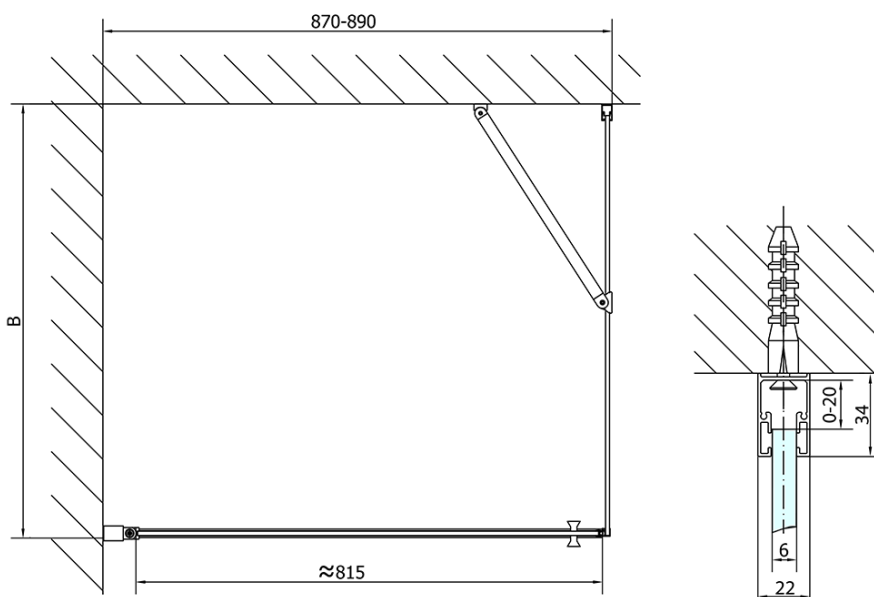

ZOOM Rechteckige Duschkabine 900x700mm L/R Variante

Order code: ZL1290ZL3270

Basic information

Brand: Polysan
Series: ZOOM

Size

Width: 900 mm
Height: 1900 mm
Depth: 700 mm

Properties

Profile colour: Chrome - polished aluminum
Shape: Rectangular shower enclosures
Type of opening: Single pivot door
Opening direction: Versatile
Opening width: 815 mm
Glass colour: TRANSPARENT glass
Glass finish: Antidrop
Glass thickness: 6 mm
Properties: Frameless design, Opening outside and inside
Weight / Piece: 50.0 kg
Packaging: 2 Piece
Warranty: 2 years

ZOOM Rechteckige Duschkabine 900x700mm L/R

Variante

Technical sheet

	B
ZL1290-ZL3270	670-690
ZL1290-ZL3280	770-790
ZL1290-ZL3290	870-890
ZL1290-ZL3210	970-990