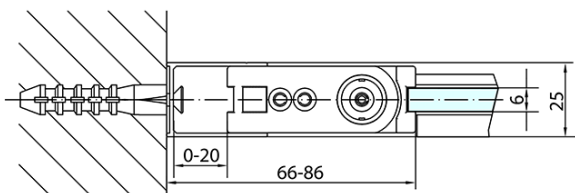

ZOOM Rechteckige Duschkabine 900x700mm L/R Variante

Order code: ZL1290ZL3270

Basic information

Brand: Polysan
Series: ZOOM

Size

Width: 900 mm
Height: 1900 mm
Depth: 700 mm

Properties

Profile colour: Chrome - polished aluminum
Shape: Rectangular shower enclosures
Type of opening: Single pivot door
Opening direction: Versatile
Opening width: 815 mm
Glass colour: TRANSPARENT glass
Glass finish: Antidrop
Glass thickness: 6 mm
Properties: Frameless design, Opening outside and inside
Weight / Piece: 50.0 kg
Packaging: 2 Piece
Warranty: 2 years

ZOOM Rechteckige Duschkabine 900x700mm L/R

Variante

Technical sheet

	B
ZL1290-ZL3270	670-690
ZL1290-ZL3280	770-790
ZL1290-ZL3290	870-890
ZL1290-ZL3210	970-990