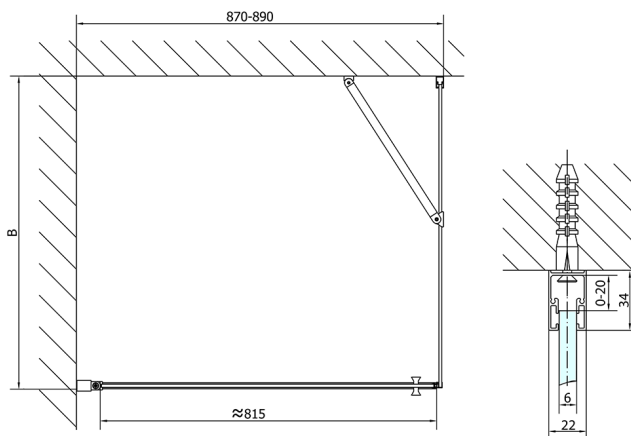

## ZOOM Rechteckige Duschkabine 900x700mm L/R Variante

**Order code:** ZL1290ZL3270

**Size**

Width: 900 mm  
 Height: 1900 mm  
 Depth: 700 mm

**Properties**

Warranty: 2 years

### Technical sheet

	B
ZL1290-ZL3270	670-690
ZL1290-ZL3280	770-790
ZL1290-ZL3290	870-890
ZL1290-ZL3210	970-990