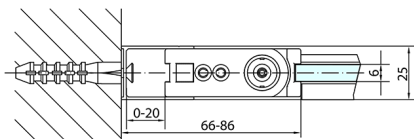

## ZOOM Rechteckige Duschkabine 900x700mm L/R Variante

**Order code:** ZL1290ZL3270

**Size**

Width: 900 mm  
 Height: 1900 mm  
 Depth: 700 mm

**Properties**

Warranty: 2 years

### Technical sheet

	B
ZL1290-ZL3270	670-690
ZL1290-ZL3280	770-790
ZL1290-ZL3290	870-890
ZL1290-ZL3210	970-990