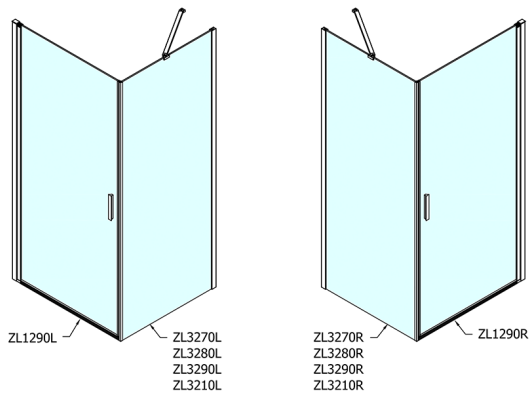

## ZOOM Rechteckige Duschkabine 900x700mm L/R Variante

**Order code:** ZL1290ZL3270

**Size**

Width: 900 mm  
 Height: 1900 mm  
 Depth: 700 mm

**Properties**

Warranty: 2 years

### Technical sheet

	B
ZL1290-ZL3270	670-690
ZL1290-ZL3280	770-790
ZL1290-ZL3290	870-890
ZL1290-ZL3210	970-990