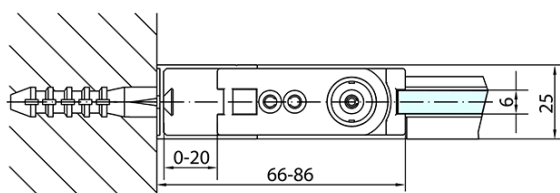

# Product list

Order code: **ZL1280ZL3270**

**Zoom Line Rechteckige Duschkabine 800x700mm L/R Variante**

	B
ZL1280-ZL3270	670-690
ZL1280-ZL3280	770-790
ZL1280-ZL3290	870-890
ZL1280-ZL3210	970-990