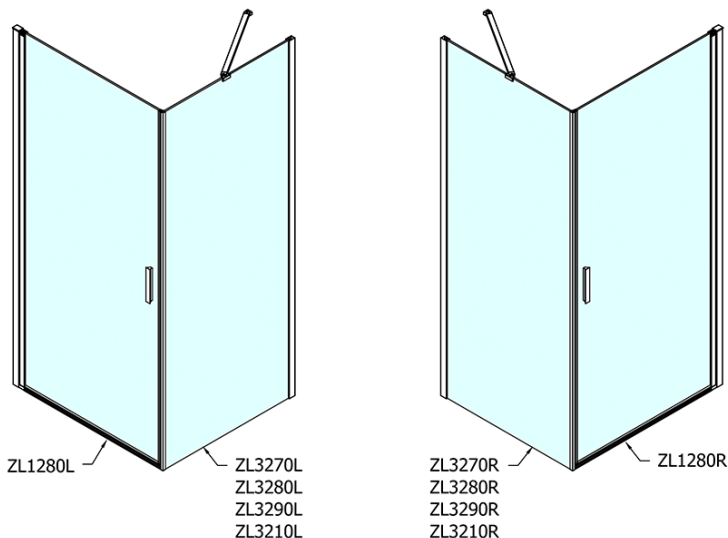

# Product list

Order code: **ZL1280ZL3270**

**Zoom Line Rechteckige Duschkabine 800x700mm L/R Variante**

	B
ZL1280-ZL3270	670-690
ZL1280-ZL3280	770-790
ZL1280-ZL3290	870-890
ZL1280-ZL3210	970-990