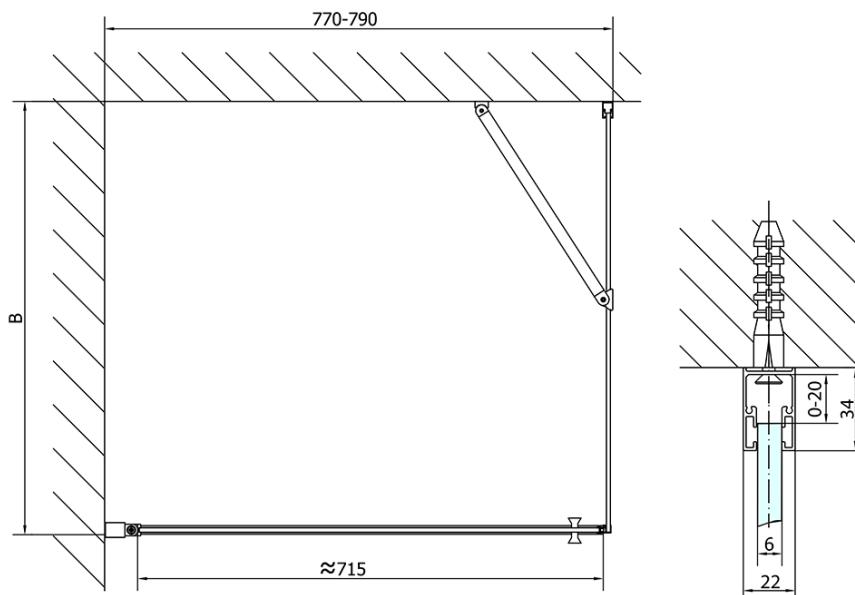

# Product list

Order code: **ZL1280ZL3270**

**Zoom Line Rechteckige Duschkabine 800x700mm L/R Variante**

	B
ZL1280-ZL3270	670-690
ZL1280-ZL3280	770-790
ZL1280-ZL3290	870-890
ZL1280-ZL3210	970-990