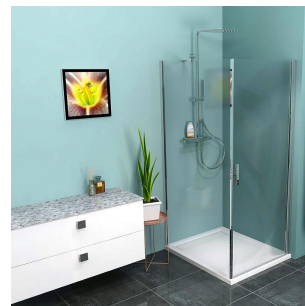

# Product list

Order code: **ZL1280ZL3270**

**Zoom Line Rechteckige Duschkabine 800x700mm L/R Variante**

	B
ZL1280-ZL3270	670-690
ZL1280-ZL3280	770-790
ZL1280-ZL3290	870-890
ZL1280-ZL3210	970-990