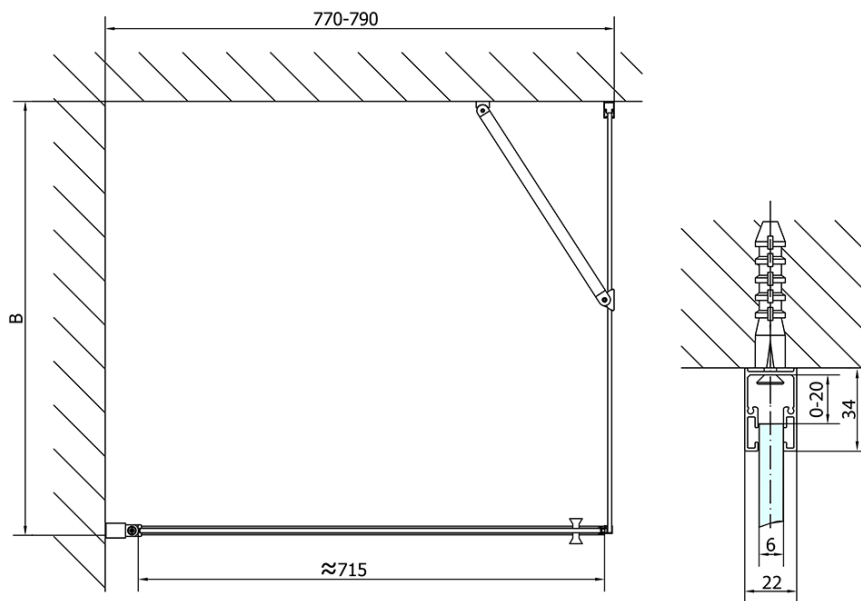

ZOOM Rechteckige Duschkabine 800x700mm L/R Variante

Order code: ZL1280ZL3270

Basic information

Brand: Polysan
Series: ZOOM

Size

Width: 800 mm
Height: 1900 mm
Depth: 700 mm

Properties

Profile colour: Chrome - polished aluminum
Shape: Rectangular shower enclosures
Type of opening: Single pivot door
Opening direction: Versatile
Opening width: 715 mm
Glass colour: TRANSPARENT glass
Glass finish: Antidrop
Glass thickness: 6 mm
Properties: Frameless design, Opening outside and inside
Weight / Piece: 47.0 kg
Packaging: 2 Piece
Warranty: 2 years

ZOOM Rechteckige Duschkabine 800x700mm L/R

Variante

Technical sheet

	B
ZL1280-ZL3270	670-690
ZL1280-ZL3280	770-790
ZL1280-ZL3290	870-890
ZL1280-ZL3210	970-990