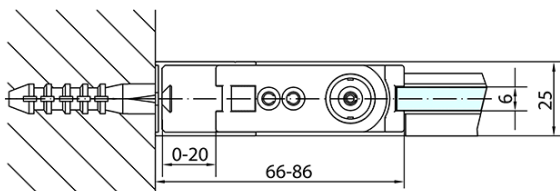

ZOOM Rechteckige Duschkabine 800x700mm L/R Variante

Order code: ZL1280ZL3270

Basic information

Brand: Polysan
Series: ZOOM

Size

Width: 800 mm
Height: 1900 mm
Depth: 700 mm

Properties

Profile colour: Chrome - polished aluminum
Shape: Rectangular shower enclosures
Type of opening: Single pivot door
Opening direction: Versatile
Opening width: 715 mm
Glass colour: TRANSPARENT glass
Glass finish: Antidrop
Glass thickness: 6 mm
Properties: Frameless design, Opening outside and inside
Weight / Piece: 47.0 kg
Packaging: 2 Piece
Warranty: 2 years

ZOOM Rechteckige Duschkabine 800x700mm L/R

Variante

Technical sheet

	B
ZL1280-ZL3270	670-690
ZL1280-ZL3280	770-790
ZL1280-ZL3290	870-890
ZL1280-ZL3210	970-990