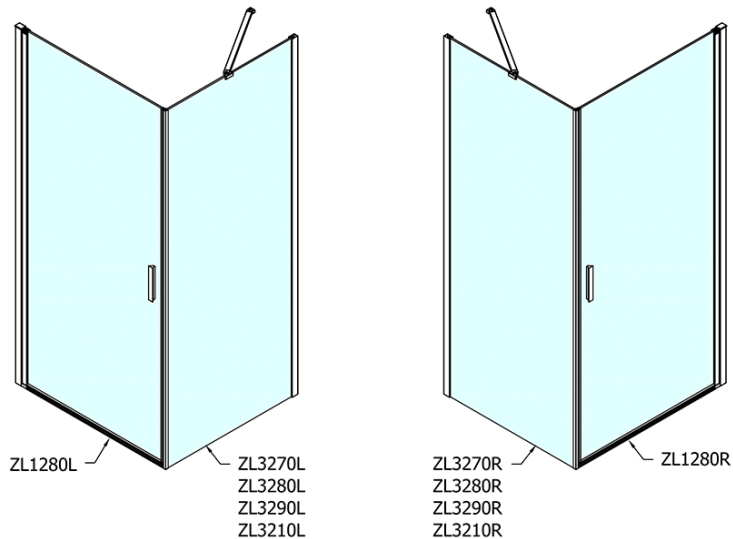

ZOOM Rechteckige Duschkabine 800x700mm L/R Variante

Order code: ZL1280ZL3270

Basic information

Brand: Polysan
Series: ZOOM

Size

Width: 800 mm
Height: 1900 mm
Depth: 700 mm

Properties

Profile colour: Chrome - polished aluminum
Shape: Rectangular shower enclosures
Type of opening: Single pivot door
Opening direction: Versatile
Opening width: 715 mm
Glass colour: TRANSPARENT glass
Glass finish: Antidrop
Glass thickness: 6 mm
Properties: Frameless design, Opening outside and inside
Weight / Piece: 47.0 kg
Packaging: 2 Piece
Warranty: 2 years

ZOOM Rechteckige Duschkabine 800x700mm L/R

Variante

Technical sheet

	B
ZL1280-ZL3270	670-690
ZL1280-ZL3280	770-790
ZL1280-ZL3290	870-890
ZL1280-ZL3210	970-990