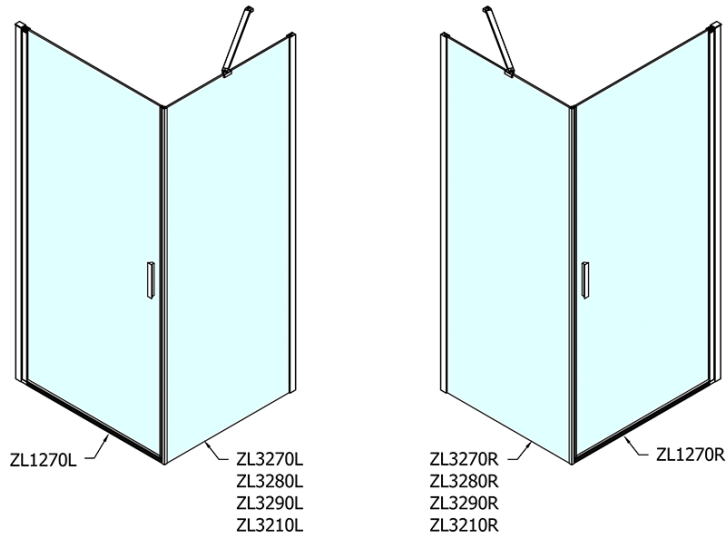

Product list

Order code: **ZL1270ZL3210**

Zoom Line Rechteckige Duschkabine 700x1000mm L/R Variante

	B
ZL1270-ZL3270	670-690
ZL1270-ZL3280	770-790
ZL1270-ZL3290	870-890
ZL1270-ZL3210	970-990