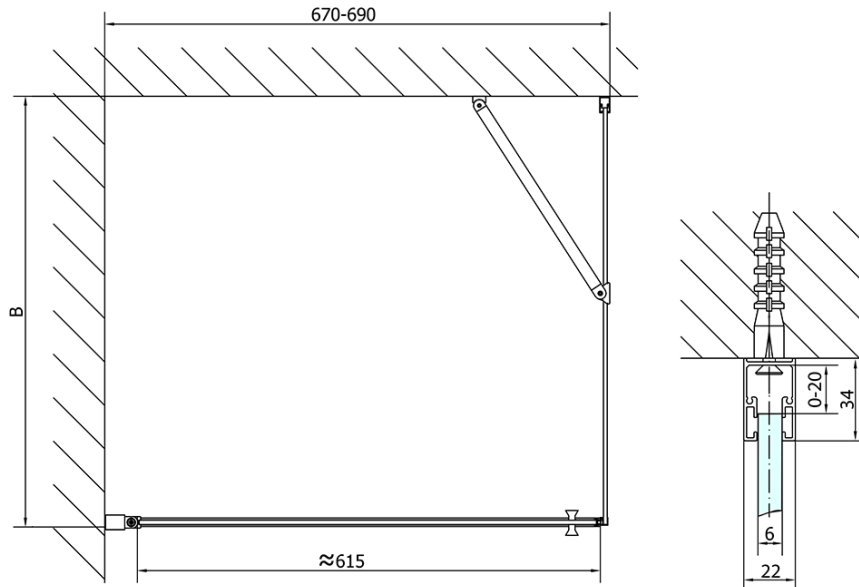

Product list

Order code: **ZL1270ZL3210**

Zoom Line Rechteckige Duschkabine 700x1000mm L/R Variante

	B
ZL1270-ZL3270	670-690
ZL1270-ZL3280	770-790
ZL1270-ZL3290	870-890
ZL1270-ZL3210	970-990