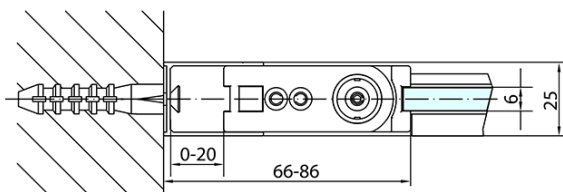

Product list

Order code: **ZL1270ZL3210**

Zoom Line Rechteckige Duschkabine 700x1000mm L/R Variante

	B
ZL1270-ZL3270	670-690
ZL1270-ZL3280	770-790
ZL1270-ZL3290	870-890
ZL1270-ZL3210	970-990