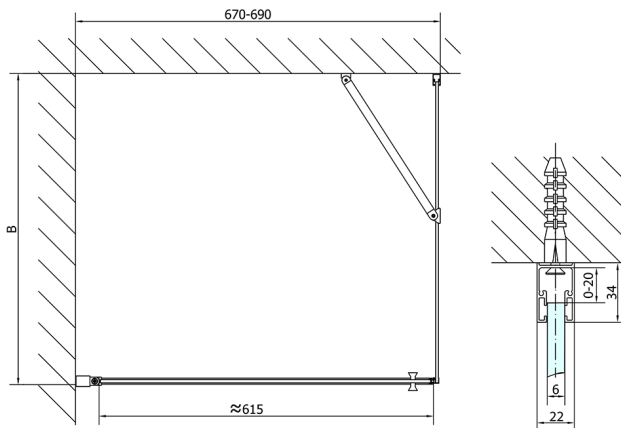

ZOOM Rechteckige Duschkabine 700x1000mm L/R Variante

Order code: ZL1270ZL3210

Size

Width: 700 mm
 Height: 1900 mm
 Depth: 1000 mm

Properties

Warranty: 2 years

Technical sheet

	B
ZL1270-ZL3270	670-690
ZL1270-ZL3280	770-790
ZL1270-ZL3290	870-890
ZL1270-ZL3210	970-990