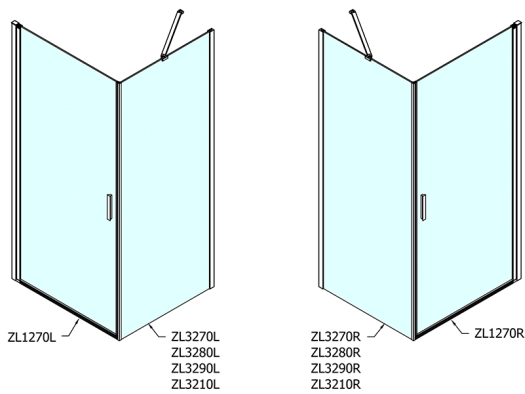

ZOOM Rechteckige Duschkabine 700x1000mm L/R Variante

Order code: ZL1270ZL3210

Size

Width: 700 mm
 Height: 1900 mm
 Depth: 1000 mm

Properties

Warranty: 2 years

Technical sheet

	B
ZL1270-ZL3270	670-690
ZL1270-ZL3280	770-790
ZL1270-ZL3290	870-890
ZL1270-ZL3210	970-990