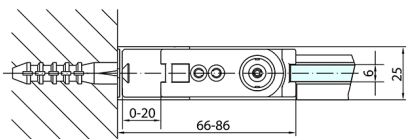

ZOOM Rechteckige Duschkabine 700x1000mm L/R Variante

Order code: ZL1270ZL3210

Size

Width: 700 mm
 Height: 1900 mm
 Depth: 1000 mm

Properties

Warranty: 2 years

Technical sheet

	B
ZL1270-ZL3270	670-690
ZL1270-ZL3280	770-790
ZL1270-ZL3290	870-890
ZL1270-ZL3210	970-990