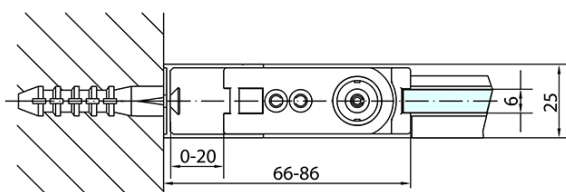

Product list

Order code: **ZL1270ZL3290**

Zoom Line Rechteckige Duschkabine 700x900mm L/R Variante

	B
ZL1270-ZL3270	670-690
ZL1270-ZL3280	770-790
ZL1270-ZL3290	870-890
ZL1270-ZL3210	970-990