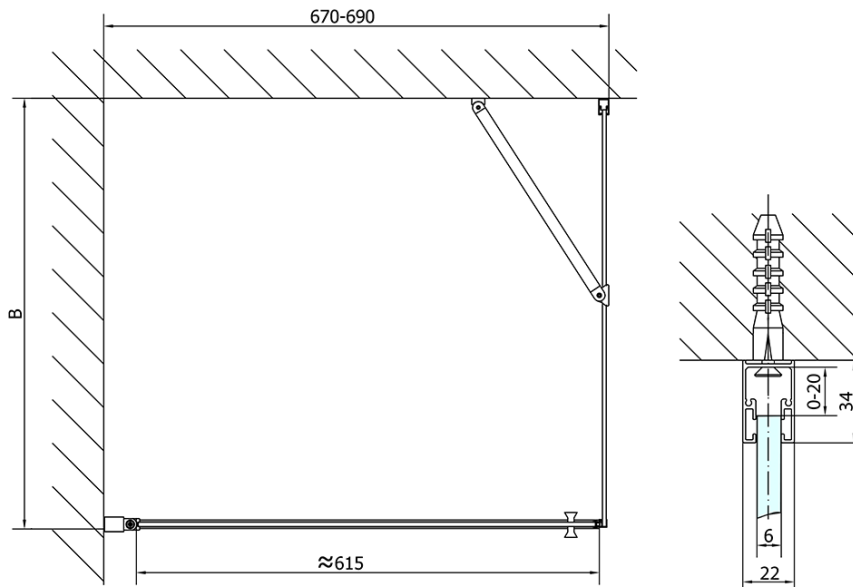

Product list

Order code: **ZL1270ZL3290**

Zoom Line Rechteckige Duschkabine 700x900mm L/R Variante

	B
ZL1270-ZL3270	670-690
ZL1270-ZL3280	770-790
ZL1270-ZL3290	870-890
ZL1270-ZL3210	970-990