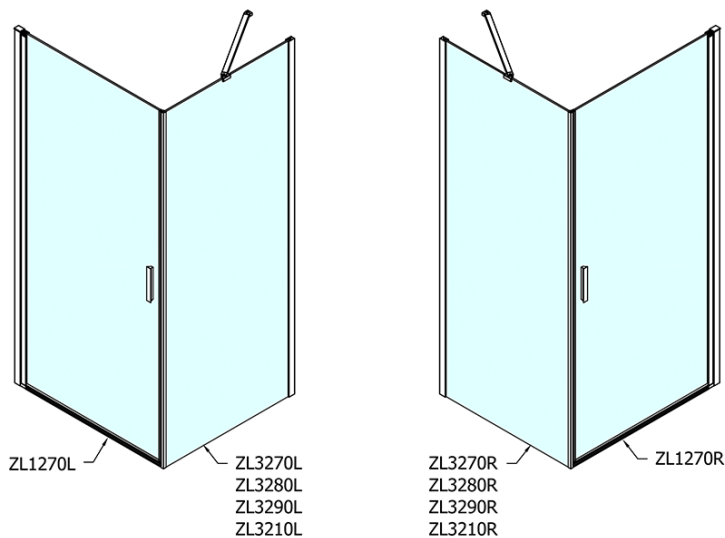

Product list

Order code: **ZL1270ZL3290**

Zoom Line Rechteckige Duschkabine 700x900mm L/R Variante

	B
ZL1270-ZL3270	670-690
ZL1270-ZL3280	770-790
ZL1270-ZL3290	870-890
ZL1270-ZL3210	970-990