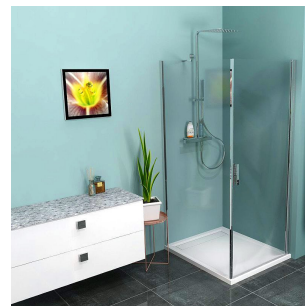

Product list

Order code: **ZL1270ZL3290**

Zoom Line Rechteckige Duschkabine 700x900mm L/R Variante

	B
ZL1270-ZL3270	670-690
ZL1270-ZL3280	770-790
ZL1270-ZL3290	870-890
ZL1270-ZL3210	970-990