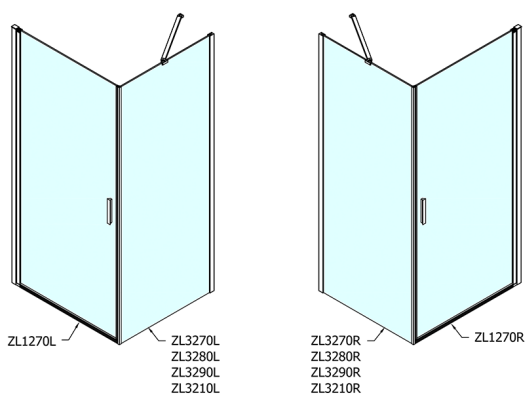

ZOOM Rechteckige Duschkabine 700x900mm L/R Variante

Order code: ZL1270ZL3290

Size

Width: 700 mm
Height: 1900 mm
Depth: 900 mm

Properties

Warranty: 2 years

Technical sheet

	B
ZL1270-ZL3270	670-690
ZL1270-ZL3280	770-790
ZL1270-ZL3290	870-890
ZL1270-ZL3210	970-990