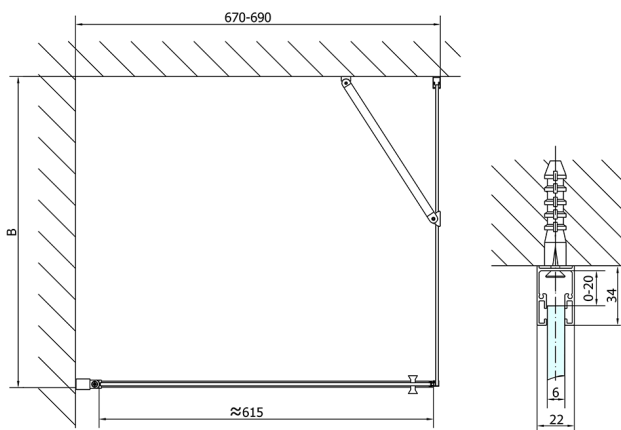

ZOOM Rechteckige Duschkabine 700x900mm L/R Variante

Order code: ZL1270ZL3290

Size

Width: 700 mm
Height: 1900 mm
Depth: 900 mm

Properties

Warranty: 2 years

Technical sheet

	B
ZL1270-ZL3270	670-690
ZL1270-ZL3280	770-790
ZL1270-ZL3290	870-890
ZL1270-ZL3210	970-990