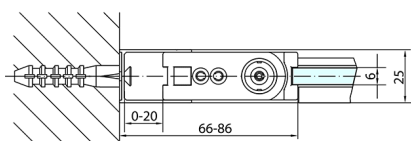

ZOOM Rechteckige Duschkabine 700x900mm L/R Variante

Order code: ZL1270ZL3290

Size

Width: 700 mm
Height: 1900 mm
Depth: 900 mm

Properties

Warranty: 2 years

Technical sheet

	B
ZL1270-ZL3270	670-690
ZL1270-ZL3280	770-790
ZL1270-ZL3290	870-890
ZL1270-ZL3210	970-990