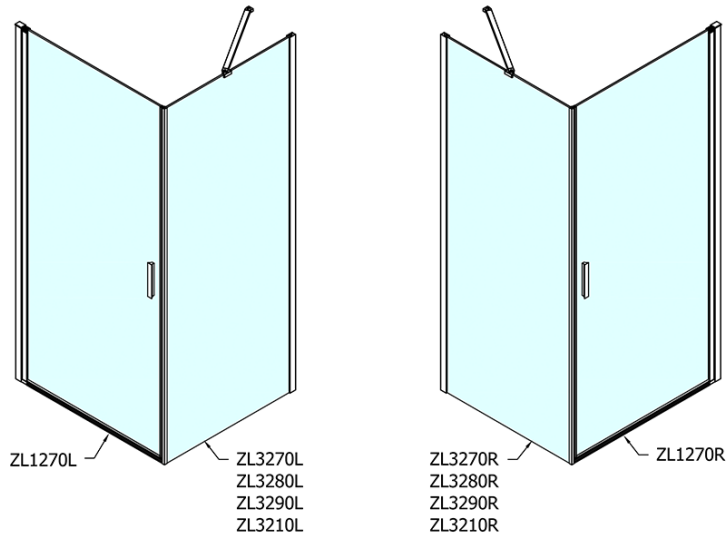

Product list

Order code: **ZL1270ZL3280**

Zoom Line Rechteckige Duschkabine 700x800mm L/R Variante

	B
ZL1270-ZL3270	670-690
ZL1270-ZL3280	770-790
ZL1270-ZL3290	870-890
ZL1270-ZL3210	970-990