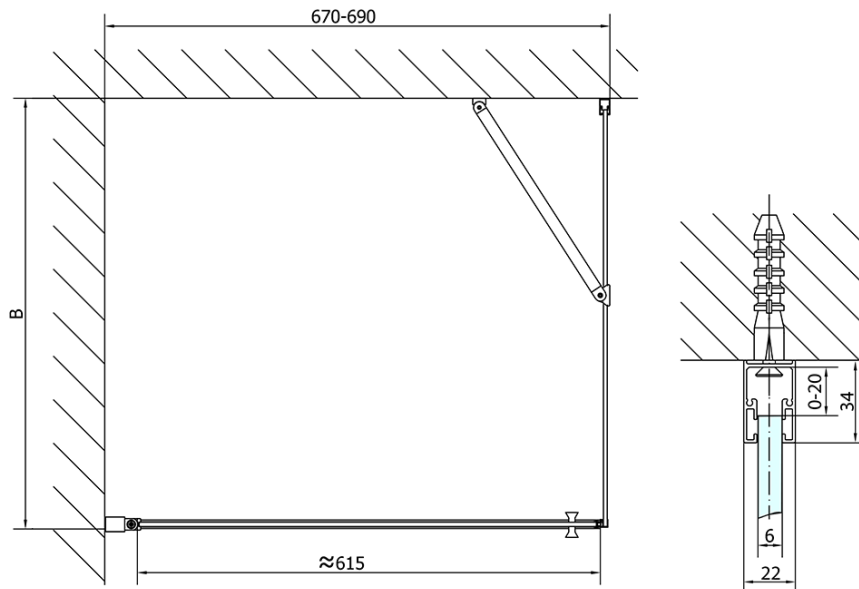

Product list

Order code: **ZL1270ZL3280**

Zoom Line Rechteckige Duschkabine 700x800mm L/R Variante

	B
ZL1270-ZL3270	670-690
ZL1270-ZL3280	770-790
ZL1270-ZL3290	870-890
ZL1270-ZL3210	970-990