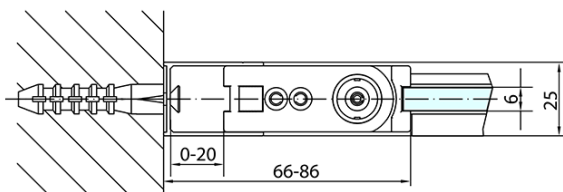

Product list

Order code: **ZL1270ZL3280**

Zoom Line Rechteckige Duschkabine 700x800mm L/R Variante

	B
ZL1270-ZL3270	670-690
ZL1270-ZL3280	770-790
ZL1270-ZL3290	870-890
ZL1270-ZL3210	970-990