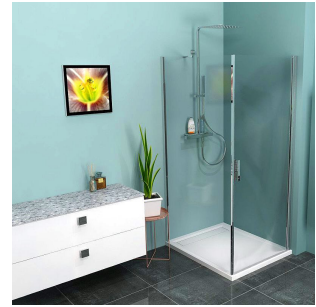

Product list

Order code: **ZL1270ZL3280**

Zoom Line Rechteckige Duschkabine 700x800mm L/R Variante

	B
ZL1270-ZL3270	670-690
ZL1270-ZL3280	770-790
ZL1270-ZL3290	870-890
ZL1270-ZL3210	970-990