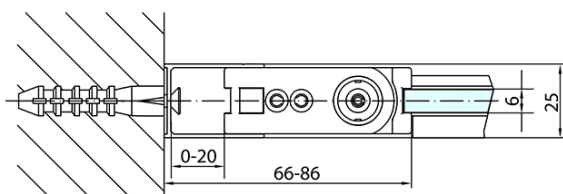

ZOOM Rechteckige Duschkabine 700x800mm L/R Variante

Order code: ZL1270ZL3280

Basic information

Brand: Polysan
Series: ZOOM

Size

Width: 700 mm
Height: 1900 mm
Depth: 800 mm

Properties

Profile colour: Chrome - polished aluminum
Shape: Rectangular shower enclosures
Type of opening: Single pivot door
Opening direction: Versatile
Opening width: 615 mm
Glass colour: TRANSPARENT glass
Glass finish: Antidrop
Glass thickness: 6 mm
Properties: Frameless design, Opening outside and inside
Weight / Piece: 47.0 kg
Packaging: 2 Piece
Warranty: 2 years

ZOOM Rechteckige Duschkabine 700x800mm L/R Variante

Technical sheet

	B
ZL1270-ZL3270	670-690
ZL1270-ZL3280	770-790
ZL1270-ZL3290	870-890
ZL1270-ZL3210	970-990