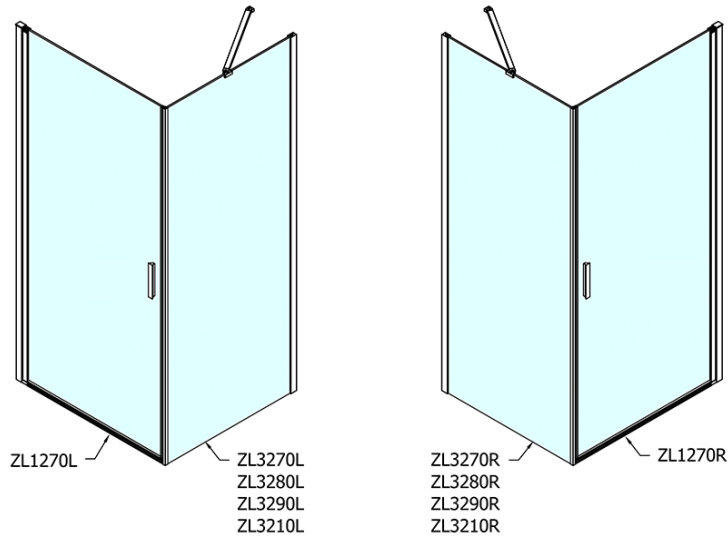

ZOOM Rechteckige Duschkabine 700x800mm L/R Variante

Order code: ZL1270ZL3280

Basic information

Brand: Polysan
Series: ZOOM

Size

Width: 700 mm
Height: 1900 mm
Depth: 800 mm

Properties

Profile colour: Chrome - polished aluminum
Shape: Rectangular shower enclosures
Type of opening: Single pivot door
Opening direction: Versatile
Opening width: 615 mm
Glass colour: TRANSPARENT glass
Glass finish: Antidrop
Glass thickness: 6 mm
Properties: Frameless design, Opening outside and inside
Weight / Piece: 47.0 kg
Packaging: 2 Piece
Warranty: 2 years

ZOOM Rechteckige Duschkabine 700x800mm L/R Variante

Technical sheet

	B
ZL1270-ZL3270	670-690
ZL1270-ZL3280	770-790
ZL1270-ZL3290	870-890
ZL1270-ZL3210	970-990