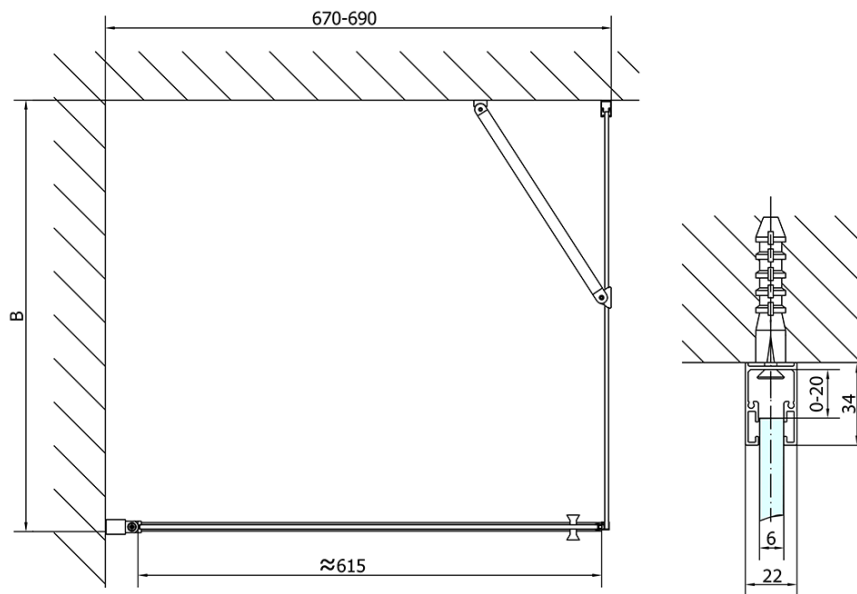

ZOOM Rechteckige Duschkabine 700x800mm L/R Variante

Order code: ZL1270ZL3280

Basic information

Brand: Polysan
Series: ZOOM

Size

Width: 700 mm
Height: 1900 mm
Depth: 800 mm

Properties

Profile colour: Chrome - polished aluminum
Shape: Rectangular shower enclosures
Type of opening: Single pivot door
Opening direction: Versatile
Opening width: 615 mm
Glass colour: TRANSPARENT glass
Glass finish: Antidrop
Glass thickness: 6 mm
Properties: Frameless design, Opening outside and inside
Weight / Piece: 47.0 kg
Packaging: 2 Piece
Warranty: 2 years

ZOOM Rechteckige Duschkabine 700x800mm L/R Variante

Technical sheet

	B
ZL1270-ZL3270	670-690
ZL1270-ZL3280	770-790
ZL1270-ZL3290	870-890
ZL1270-ZL3210	970-990