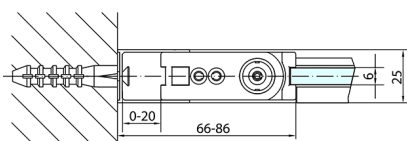

ZOOM Rechteckige Duschkabine 700x800mm L/R Variante

Order code: ZL1270ZL3280

Size

Width: 700 mm
 Height: 1900 mm
 Depth: 800 mm

Properties

Warranty: 2 years

Technical sheet

	B
ZL1270-ZL3270	670-690
ZL1270-ZL3280	770-790
ZL1270-ZL3290	870-890
ZL1270-ZL3210	970-990