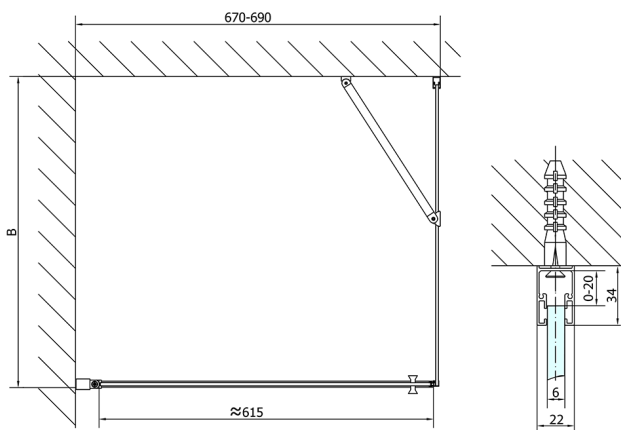

ZOOM Rechteckige Duschkabine 700x800mm L/R Variante

Order code: ZL1270ZL3280

Size

Width: 700 mm
 Height: 1900 mm
 Depth: 800 mm

Properties

Warranty: 2 years

Technical sheet

	B
ZL1270-ZL3270	670-690
ZL1270-ZL3280	770-790
ZL1270-ZL3290	870-890
ZL1270-ZL3210	970-990