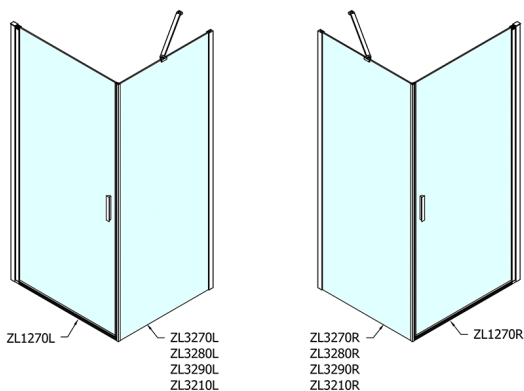

ZOOM Rechteckige Duschkabine 700x800mm L/R Variante

Order code: ZL1270ZL3280

Size

Width: 700 mm
 Height: 1900 mm
 Depth: 800 mm

Properties

Warranty: 2 years

Technical sheet

	B
ZL1270-ZL3270	670-690
ZL1270-ZL3280	770-790
ZL1270-ZL3290	870-890
ZL1270-ZL3210	970-990