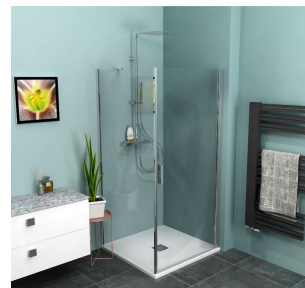

Product list

Order code: **ZL1270ZL3270**

Zoom Line Eckige Duschkabine 700x700mm L/R Variante

	B
ZL1270-ZL3270	670-690
ZL1270-ZL3280	770-790
ZL1270-ZL3290	870-890
ZL1270-ZL3210	970-990