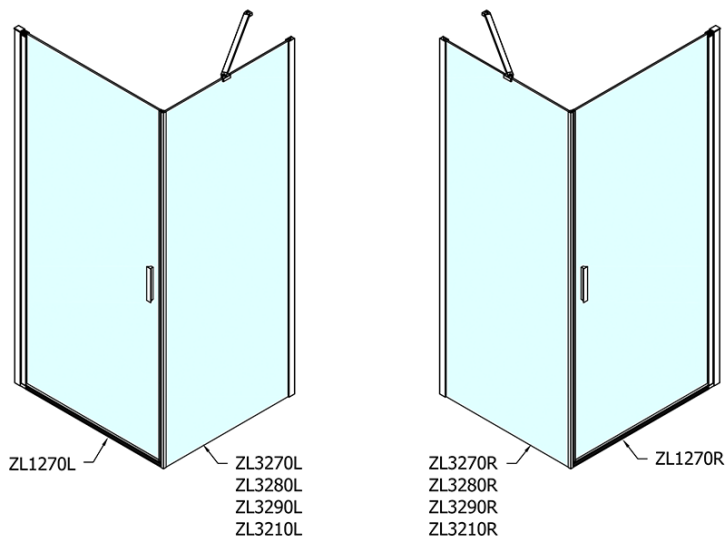

Product list

Order code: **ZL1270ZL3270**

Zoom Line Eckige Duschkabine 700x700mm L/R Variante

	B
ZL1270-ZL3270	670-690
ZL1270-ZL3280	770-790
ZL1270-ZL3290	870-890
ZL1270-ZL3210	970-990