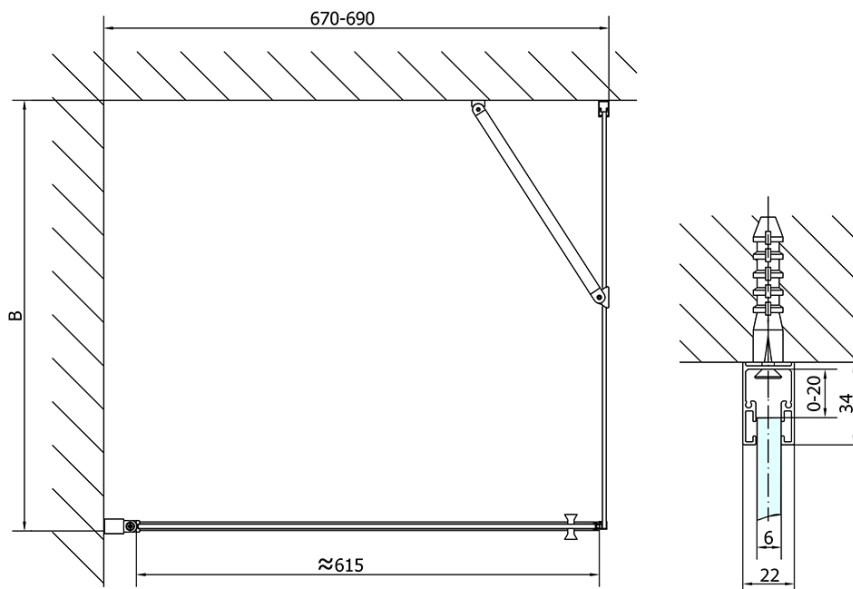

Product list

Order code: **ZL1270ZL3270**

Zoom Line Eckige Duschkabine 700x700mm L/R Variante

	B
ZL1270-ZL3270	670-690
ZL1270-ZL3280	770-790
ZL1270-ZL3290	870-890
ZL1270-ZL3210	970-990