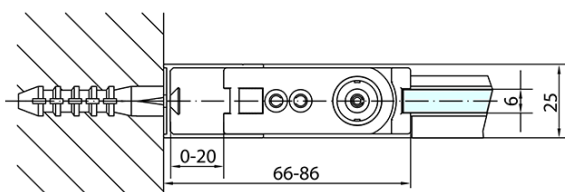

Product list

Order code: **ZL1270ZL3270**

Zoom Line Eckige Duschkabine 700x700mm L/R Variante

	B
ZL1270-ZL3270	670-690
ZL1270-ZL3280	770-790
ZL1270-ZL3290	870-890
ZL1270-ZL3210	970-990