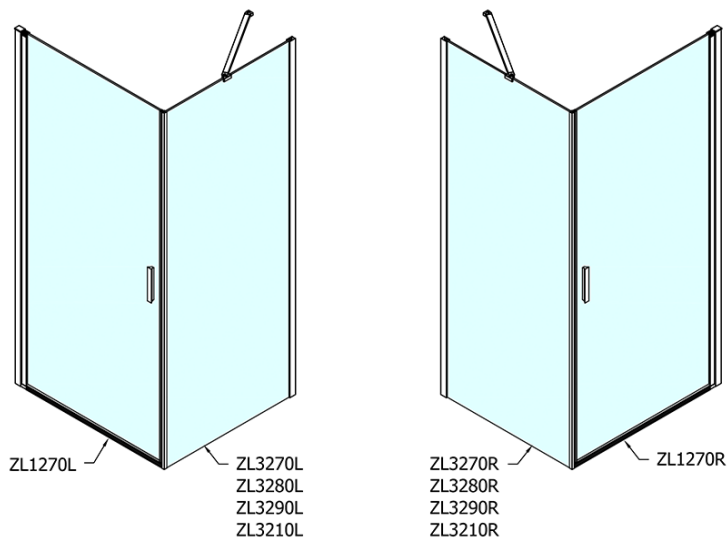

Order code: ZL1270ZL3270

Basic information

Brand: Polysan
Series: ZOOM

Size

Width: 700 mm
Height: 1900 mm
Depth: 700 mm

Properties

Profile colour: Chrome - polished aluminum
Shape: Square shower enclosures
Type of opening: Single pivot door
Opening direction: Versatile
Opening width: 615 mm
Glass colour: TRANSPARENT glass
Glass finish: Antidrop
Glass thickness: 6 mm
Properties: Frameless design, Opening outside and inside
Weight / Piece: 44.0 kg
Packaging: 2 Piece
Warranty: 2 years

Technical sheet

ZL1270L
ZL3270L
ZL3280L
ZL3290L
ZL3210L

ZL3270R
ZL3280R
ZL3290R
ZL3210R

	B
ZL1270-ZL3270	670-690
ZL1270-ZL3280	770-790
ZL1270-ZL3290	870-890
ZL1270-ZL3210	970-990