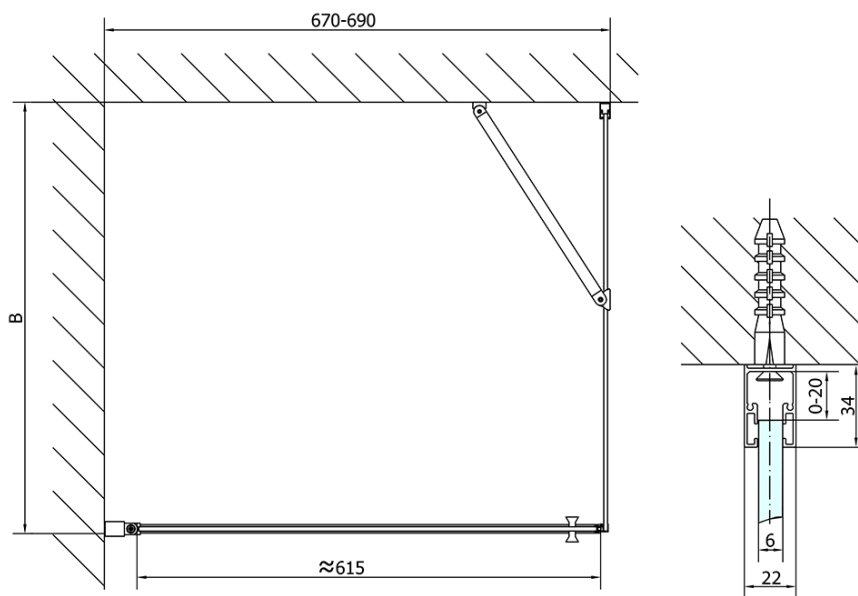

Order code: ZL1270ZL3270

Basic information

Brand: Polysan
Series: ZOOM

Size

Width: 700 mm
Height: 1900 mm
Depth: 700 mm

Properties

Profile colour: Chrome - polished aluminum
Shape: Square shower enclosures
Type of opening: Single pivot door
Opening direction: Versatile
Opening width: 615 mm
Glass colour: TRANSPARENT glass
Glass finish: Antidrop
Glass thickness: 6 mm
Properties: Frameless design, Opening outside and inside
Weight / Piece: 44.0 kg
Packaging: 2 Piece
Warranty: 2 years

Technical sheet

ZL1270L
ZL3270L
ZL3280L
ZL3290L
ZL3210L

ZL3270R
ZL3280R
ZL3290R
ZL3210R

	B
ZL1270-ZL3270	670-690
ZL1270-ZL3280	770-790
ZL1270-ZL3290	870-890
ZL1270-ZL3210	970-990