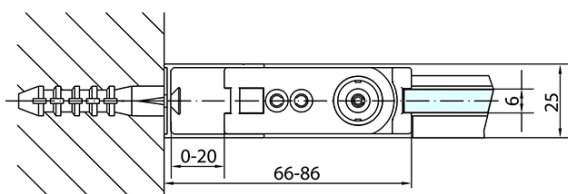

Order code: ZL1270ZL3270

Basic information

Brand: Polysan
Series: ZOOM

Size

Width: 700 mm
Height: 1900 mm
Depth: 700 mm

Properties

Profile colour: Chrome - polished aluminum
Shape: Square shower enclosures
Type of opening: Single pivot door
Opening direction: Versatile
Opening width: 615 mm
Glass colour: TRANSPARENT glass
Glass finish: Antidrop
Glass thickness: 6 mm
Properties: Frameless design, Opening outside and inside
Weight / Piece: 44.0 kg
Packaging: 2 Piece
Warranty: 2 years

Technical sheet

ZL1270L
ZL3270L
ZL3280L
ZL3290L
ZL3210L

ZL3270R
ZL3280R
ZL3290R
ZL3210R

	B
ZL1270-ZL3270	670-690
ZL1270-ZL3280	770-790
ZL1270-ZL3290	870-890
ZL1270-ZL3210	970-990