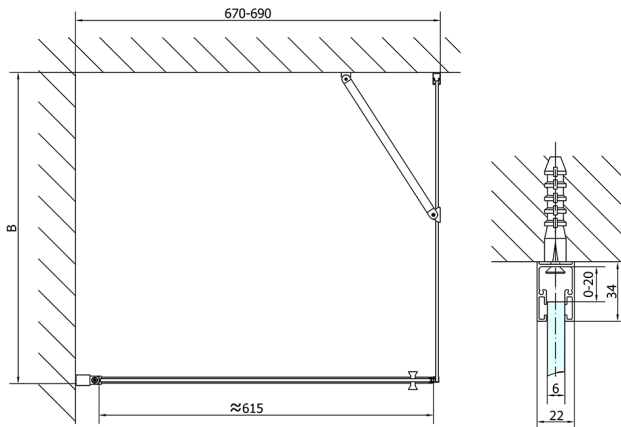

ZOOM Eckige Duschkabine 700x700mm L/R Variante

Order code: ZL1270ZL3270

Size

Width: 700 mm
 Height: 1900 mm
 Depth: 700 mm

Properties

Warranty: 2 years

Technical sheet

	B
ZL1270-ZL3270	670-690
ZL1270-ZL3280	770-790
ZL1270-ZL3290	870-890
ZL1270-ZL3210	970-990