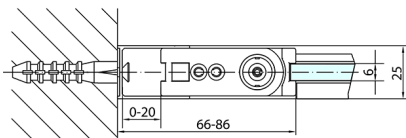

ZOOM Eckige Duschkabine 700x700mm L/R Variante

Order code: ZL1270ZL3270

Size

Width: 700 mm
 Height: 1900 mm
 Depth: 700 mm

Properties

Warranty: 2 years

Technical sheet

	B
ZL1270-ZL3270	670-690
ZL1270-ZL3280	770-790
ZL1270-ZL3290	870-890
ZL1270-ZL3210	970-990