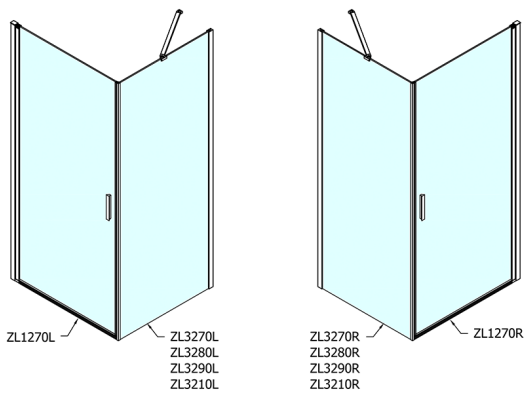

ZOOM Eckige Duschkabine 700x700mm L/R Variante

Order code: ZL1270ZL3270

Size

Width: 700 mm
 Height: 1900 mm
 Depth: 700 mm

Properties

Warranty: 2 years

Technical sheet

	B
ZL1270-ZL3270	670-690
ZL1270-ZL3280	770-790
ZL1270-ZL3290	870-890
ZL1270-ZL3210	970-990