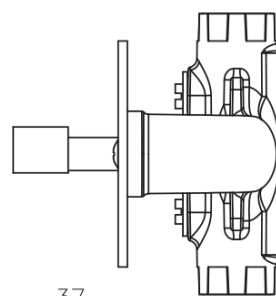

Concealed bidet valve with the temperature controller and bidet shower, chrome

 **SAPHO**

Order code: JS121-01

Basic information

Brand: Sapho

Properties

Colour: Chrome

Material: Brass

Shape: Circular

Installation: Concealed

Type of control: Valves

Weight / Piece: 2.183 kg

Packaging: 3 Piece

Warranty: 2 years

Concealed bidet valve with the temperature controller and bidet shower, chrome

Technical sheet

unit:mm

Concealed bidet valve with the temperature controller
and bidet shower, chrome