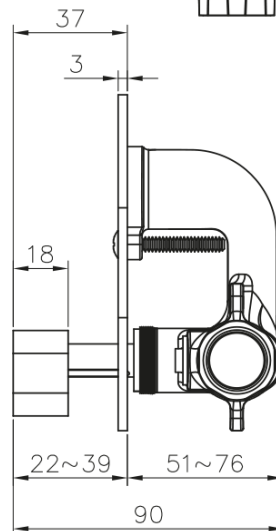

Concealed bidet valve with the temperature controller and bidet shower, chrome

 **SAPHO**

Order code: JS121-01

Basic information

Brand: Sapho

Properties

Colour: Chrome

Material: Brass

Shape: Circular

Installation: Concealed

Type of control: Valves

Weight / Piece: 2.183 kg

Packaging: 3 Piece

Warranty: 2 years

Concealed bidet valve with the temperature controller and bidet shower, chrome

Technical sheet

unit:mm

Concealed bidet valve with the temperature controller
and bidet shower, chrome