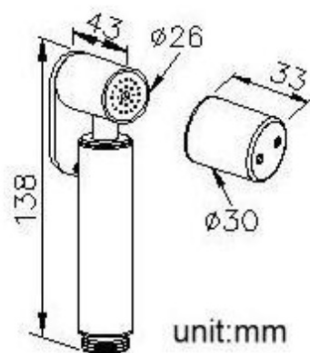

Concealed bidet valve with the temperature controller and bidet shower, chrome

 **SAPHO**

Order code: JS121-01

Basic information

Brand: Sapho

Properties

Colour: Chrome

Material: Brass

Shape: Circular

Installation: Concealed

Type of control: Valves

Weight / Piece: 2.183 kg

Packaging: 3 Piece

Warranty: 2 years

Concealed bidet valve with the temperature controller and bidet shower, chrome

Technical sheet

unit:mm

Concealed bidet valve with the temperature controller
and bidet shower, chrome