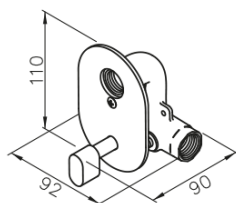

Shape: Circular

Installation: Concealed

Type of control: Valves

Weight / Piece: 2.183 kg

Packaging: 3 Piece

Warranty: 2 years

Concealed bidet valve with the temperature controller and bidet shower, chrome

Technical sheet

unit:mm

Concealed bidet valve with the temperature controller
and bidet shower, chrome