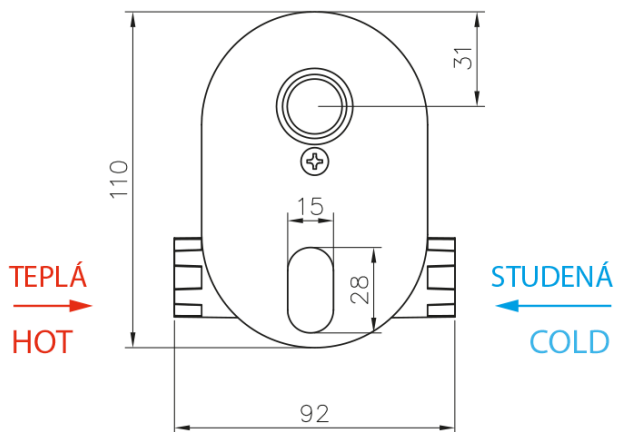

Concealed bidet valve with the temperature controller and bidet shower, chrome

 **SAPHO**

Order code: JS121-01

Basic information

Brand: Sapho

Properties

Colour: Chrome

Material: Brass

Shape: Circular

Installation: Concealed

Type of control: Valves

Weight / Piece: 2.183 kg

Packaging: 3 Piece

Warranty: 2 years

Concealed bidet valve with the temperature controller and bidet shower, chrome

Technical sheet

unit:mm

Concealed bidet valve with the temperature controller
and bidet shower, chrome