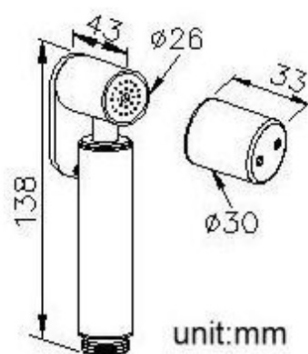

Concealed bidet valve with the temperature controller and bidet shower, chrome**Order code:** JS121-01**Properties****Colour:** Chrome**Material:** Brass**Warranty:** 2 years**Technical sheet**

unit:mm