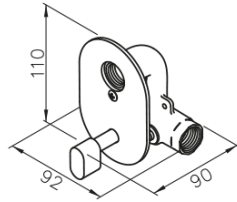

Concealed bidet valve with the temperature controller and bidet shower, chrome**Order code:** JS121-01**Properties****Colour:** Chrome**Material:** Brass**Warranty:** 2 years**Technical sheet**

unit:mm