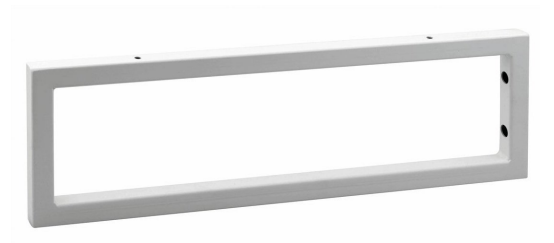

# Support Bracket 490x150x20mm, painted steel, white matte

Order code: 30361

## Size

Width: 20 mm  
Height: 150 mm  
Depth: 490 mm

## Properties

Colour: White matt  
Material: Steel  
Weight / Piece: 1.182 kg  
Packaging: 1 Piece  
Warranty: 2 years

## Spare parts

SADA3 mounting set for SKA 411, 30361, white (Order code: NDSD3)

Support Bracket 490x150x20mm, painted steel, white matte

Technical sheet