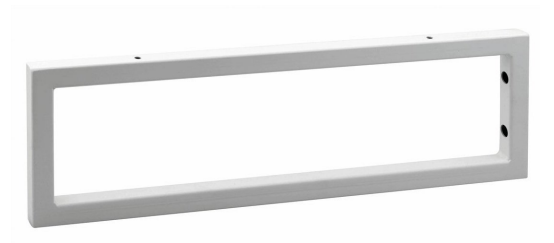

Support Bracket 490x150x20mm, painted steel, white matte

Order code: 30361

Basic information

Brand: Sapho

Size

Width: 20 mm
Height: 150 mm
Depth: 490 mm

Properties

Colour: White matt
Material: Steel
Weight / Piece: 1.182 kg
Packaging: 1 Piece
Warranty: 2 years

Spare parts

SADA3 mounting set for SKA 411, 30361, white (Order code: NDSD3)

Support Bracket 490x150x20mm, painted steel, white
matte

Technical sheet