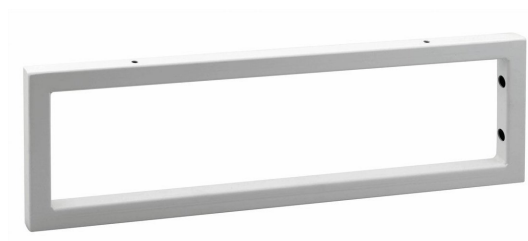

# Support Bracket 490x150x20mm, painted steel, white matte

Order code: 30361

## Size

Width: 20 mm  
Height: 150 mm  
Depth: 490 mm

## Properties

Colour: White matt  
Material: Steel  
Weight / Piece: 1.182 kg  
Packaging: 1 Piece  
Warranty: 2 years

## Spare parts

SADA3 mounting set for SKA 411, 30361, white (Order code: NDSD3)

Support Bracket 490x150x20mm, painted steel, white  
matte

Technical sheet