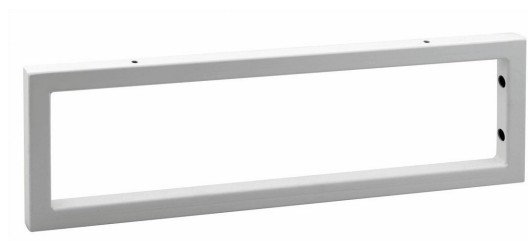

Support Bracket 490x150x20mm, painted steel, white matte

Order code: 30361

Basic information

Brand: Sapho

Size

Width: 20 mm
Height: 150 mm
Depth: 490 mm

Properties

Colour: White matt
Material: Steel
Weight / Piece: 1.182 kg
Packaging: 1 Piece
Warranty: 2 years

Spare parts

SADA3 mounting set for SKA 411, 30361, white (Order code: NDSD3)

Support Bracket 490x150x20mm, painted steel, white
matte

Technical sheet