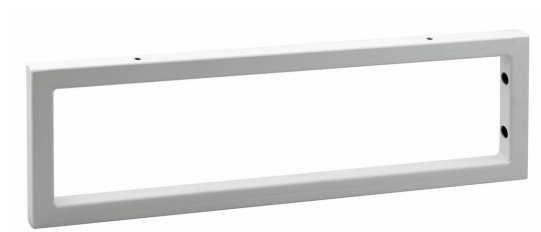

Support Bracket 490x150x20mm, painted steel, white matte

Order code: 30361

Size

Width: 20 mm
Height: 150 mm
Depth: 490 mm

Properties

Colour: White matt
Material: Steel
Warranty: 2 years

Technical sheet