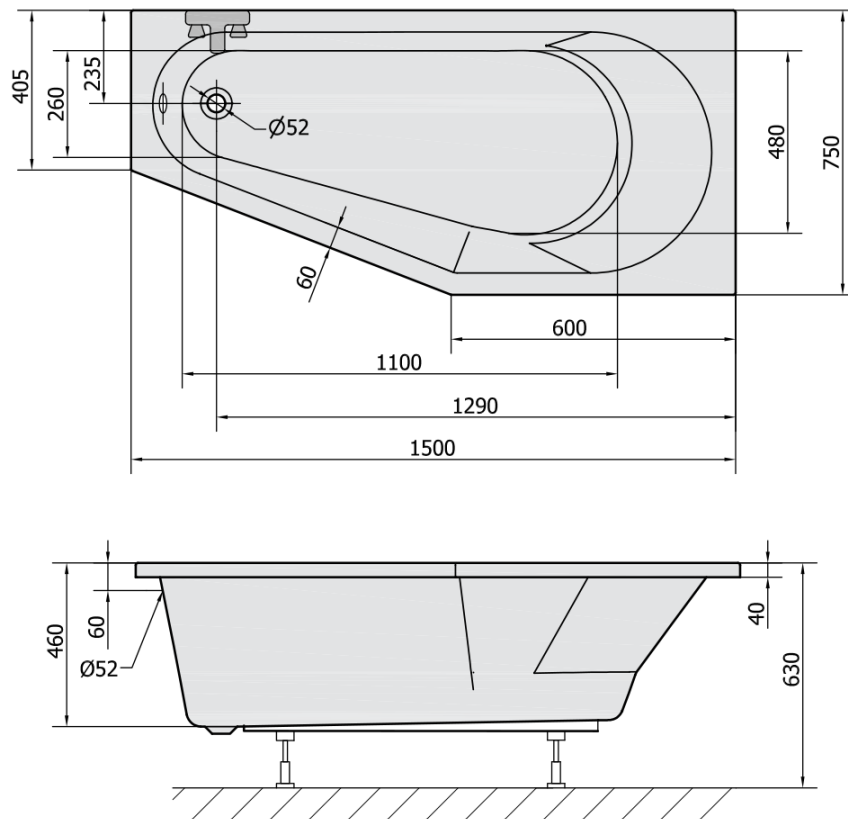

TIGRA Asymmetric Bathtub 150x75x46cm, right/white

Order code: 72933

Size

Length: 1500 mm
 Width: 750 mm
 Height: 460 mm
 Volume: 180 l

Properties

Colour: White
 Material: Acrylate
 Warranty: 10 years

Technical sheet

VOLUME 180L