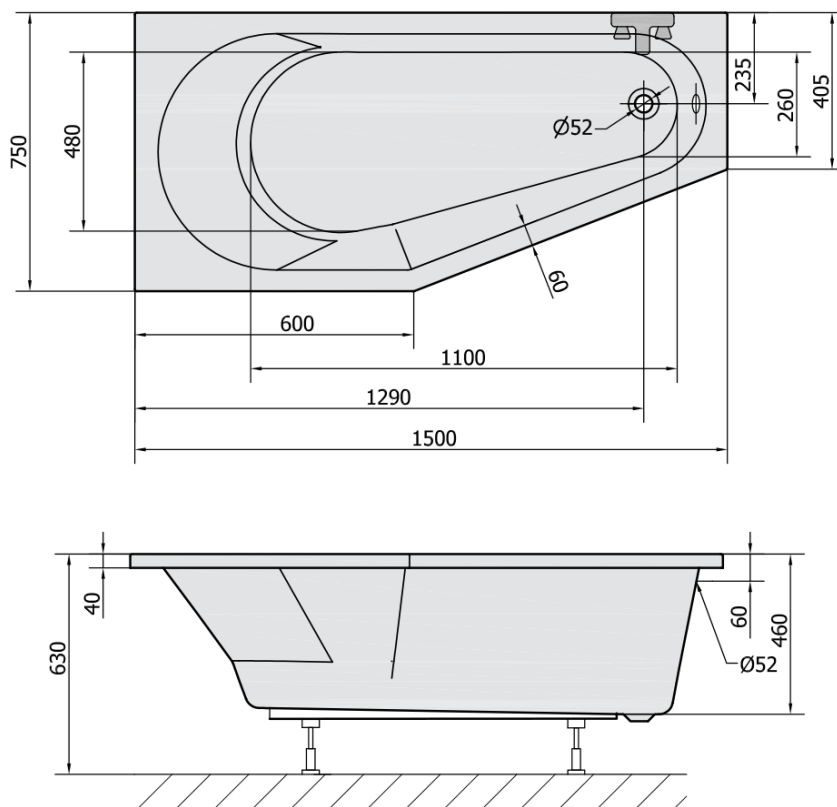

## Size

Length: 1500 mm

Width: 750 mm

Height: 460 mm

Volume: 180 l

## Properties

Colour: White

Colour options: According to the Swatch

Material: Acrylate

Shape: Asymmetric

Installation: Built-in

Waste diameter: 52 mm

Properties: Edge height 40 mm (Standard)

Technical sheet

VOLUME 180L