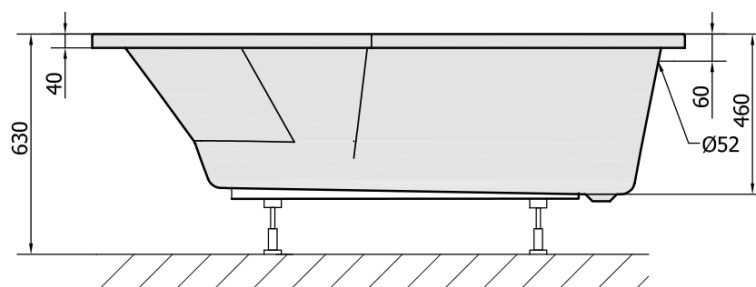

**TIGRA Asymmetric Bathtub 150x75x46cm, Support Legs included, left/white**

**Order code:** 72928

**Size**

Length: 1500 mm  
 Width: 750 mm  
 Height: 460 mm  
 Volume: 180 l

**Properties**

Colour: White  
 Material: Acrylate  
 Warranty: 10 years

**Technical sheet**

VOLUME 180L