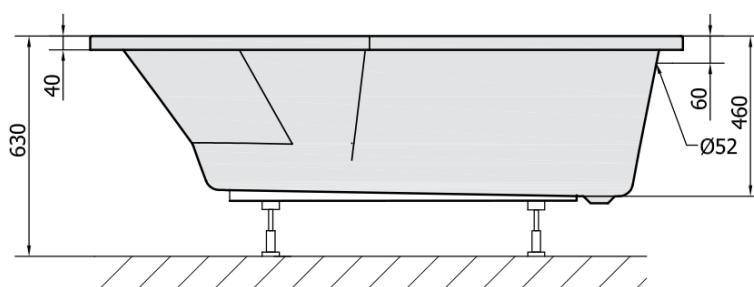

TIGRA Asymmetric Bathtub 150x75x46cm, left/white

Order code: 72928

Size

Length: 1500 mm
 Width: 750 mm
 Height: 460 mm
 Volume: 180 l

Properties

Warranty: 10 years
 Colour: White
 Material: Acrylate

Technical sheet

VOLUME 180L