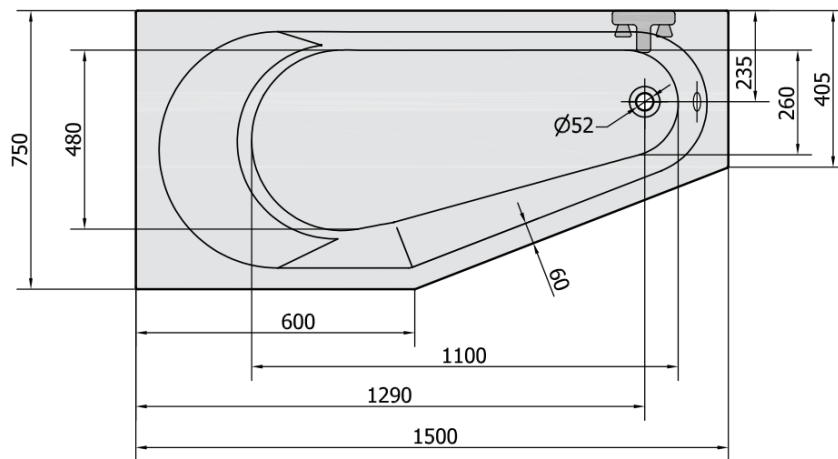

**TIGRA Asymmetric Bathtub 150x75x46cm, Support Legs included, left/white**

**Order code:** 72928

**Size**

Length: 1500 mm  
 Width: 750 mm  
 Height: 460 mm  
 Volume: 180 l

**Properties**

Colour: White  
 Material: Acrylate  
 Warranty: 10 years

**Technical sheet**

VOLUME 180L