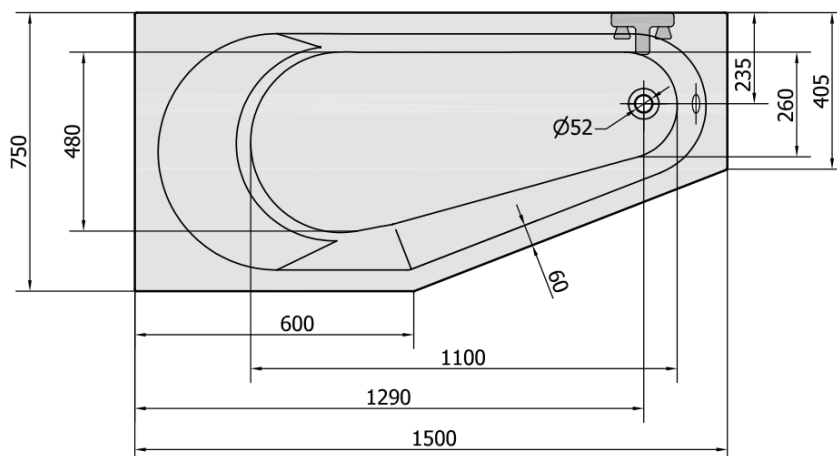

TIGRA Asymmetric Bathtub 150x75x46cm, left/white

Order code: 72928

Size

Length: 1500 mm
 Width: 750 mm
 Height: 460 mm
 Volume: 180 l

Properties

Warranty: 10 years
 Colour: White
 Material: Acrylate

Technical sheet

VOLUME 180L