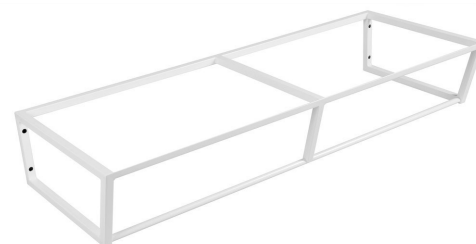

SKA console under washbasin 1200x200x460mm, white matt

Order code: SKA214

Basic information

Brand: Sapho
Series: SKA Industrial

Size

Width: 1196 mm
Depth: 458 mm

Properties

Colour: White matt
Colour options: According to the Swatch
Material: Steel
Installation: Wall-Hung
Package contains: Mounting Kit
Weight / Piece: 14.0 kg
Packaging: 1 Piece
Warranty: 2 years

Spare parts

SADA5 mounting set for SKA 111,112,113,114,211,212,213,214, white (Order code: NDSD5)

Technical sheet