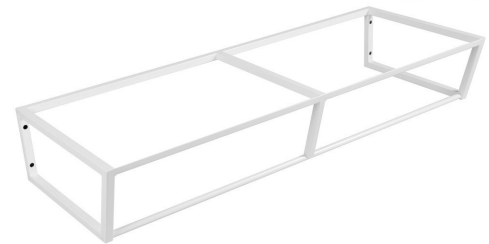

SKA console under washbasin 1200x200x460mm, white matt

Order code: SKA214

Basic information

Brand: Sapho
Series: SKA Industrial

Size

Width: 1196 mm
Depth: 458 mm

Properties

Colour: White matt
Colour options: According to the Swatch
Material: Steel
Installation: Wall-Hung
Package contains: Mounting Kit
Weight / Piece: 14.0 kg
Packaging: 1 Piece
Warranty: 2 years

Spare parts

SADA5 mounting set for SKA 111,112,113,114,211,212,213,214, white (Order code: NDSD5)

Technical sheet