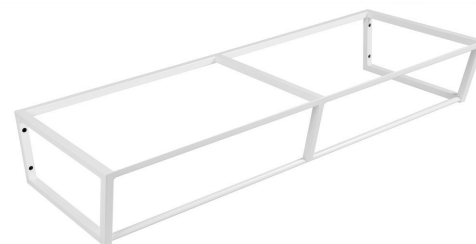

SKA console under washbasin 1200x200x460mm, white matt

Order code: SKA214

Size

Width: 1196 mm

Depth: 458 mm

Properties

Colour: White matt

Material: Steel

Warranty: 2 years