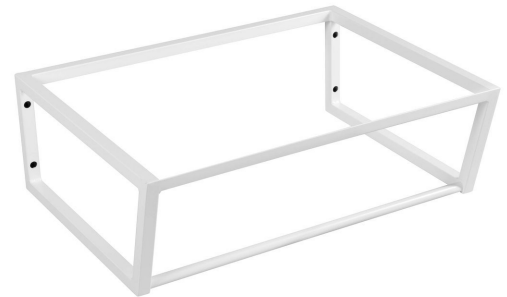

SKA console under washbasin 600x200x460mm, white matt

Order code: SKA211

Basic information

Brand: Sapho
Series: SKA Industrial

Size

Width: 596 mm
Depth: 458 mm

Properties

Colour: White matt
Colour options: According to the Swatch
Material: Steel
Installation: Wall-Hung
Package contains: Mounting Kit
Weight / Piece: 8.0 kg
Packaging: 1 Piece
Warranty: 2 years

Spare parts

SADA5 mounting set for SKA 111,112,113,114,211,212,213,214, white (Order code: NDSD5)

Technical sheet