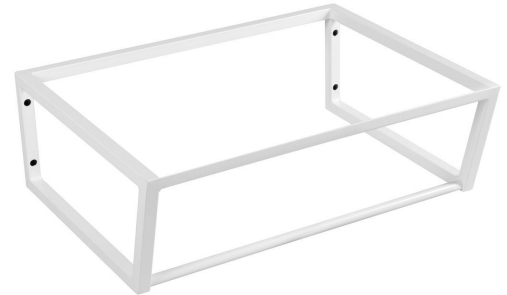

SKA console under washbasin 600x200x460mm, white matt

Order code: SKA211

Basic information

Brand: Sapho
Series: SKA Industrial

Size

Width: 596 mm
Depth: 458 mm

Properties

Colour: White matt
Colour options: According to the Swatch
Material: Steel
Installation: Wall-Hung
Package contains: Mounting Kit
Weight / Piece: 8.0 kg
Packaging: 1 Piece
Warranty: 2 years

Spare parts

SADA5 mounting set for SKA 111,112,113,114,211,212,213,214, white (Order code: NDSD5)

Technical sheet